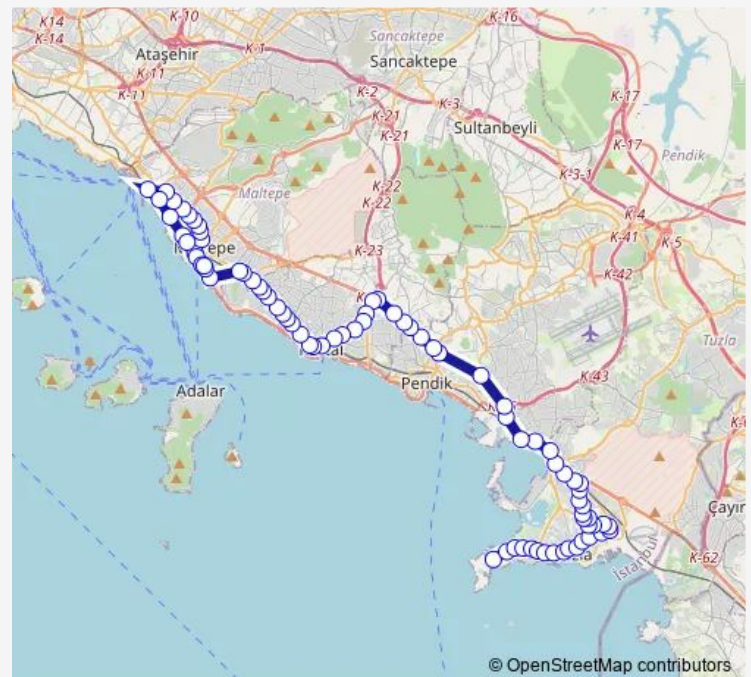

Thursday 06:30

Friday 06:30

Saturday —

Sunday —

Route info

Direction: Deniz Harp Okulu

Stops: 82

Trip Duration: 1 hour 36 min