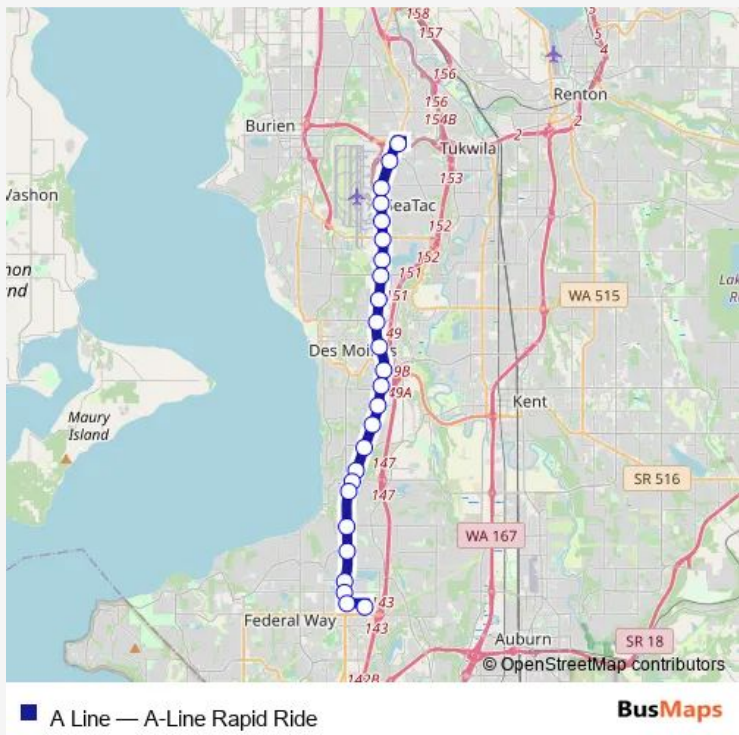

# Bus A Line A-Line Rapid Ride

[Go to website](#)

**Direction**  
 Federal Way TC - Bay 8 — Tukwila International Blvd Station - Bay 1

26 stops

[Open route schedule](#)

- Federal Way TC - Bay 8
- Pacific Hwy S & S 316th St
- Pacific Hwy S & S 312th St
- Pacific Hwy S & S 308th St
- Pacific Hwy S & S Dash Point Rd
- Pacific Hwy S & S 288th St
- Pacific Hwy S & S 283rd St
- Pacific Hwy S & S 276th St
- Pacific Hwy S & S 272nd St
- Pacific Hwy S & S 268th St
- Pacific Hwy S & S 260th St
- Pacific Hwy S & S 252nd St
- Pacific Hwy S & S 246th St
- Pacific Hwy S & S 240th St
- Pacific Hwy S & Kent Des Moines Rd
- Pacific Hwy S & S 224th St
- International Blvd & S 216th St
- International Blvd & S 208th St
- International Blvd & S 200th St
- International Blvd & S 195th St
- International Blvd & S 188th St

Route schedule  
 Federal Way TC - Bay 8 — Tukwila International Blvd Station - Bay 1

Monday	05:30-19:48
Tuesday	05:30-19:48
Wednesday	—
Thursday	05:30-19:48
Friday	05:30-19:48
Saturday	05:30-18:36
Sunday	05:30-18:24

**Route info**

Direction: Federal Way TC - Bay 8

Stops: 26

Trip Duration: 0 hour 41 min

■ A Line — A-Line Rapid Ride **BusMaps**

International Blvd & S 180th St

International Blvd & S 176th St - Bay 2

International Blvd & S 170th St

## Route info

Direction: Tukwila International Blvd Station - Bay 1

Stops: 25

Trip Duration: 0 hour 34 min

A Line Bus time schedules and route maps are available in an offline PDF at [busmaps.com](https://busmaps.com). Use the [busmaps.com](https://busmaps.com) website to see live bus times, train schedule or subway schedule, and step-by-step directions for all public transit in Tacoma