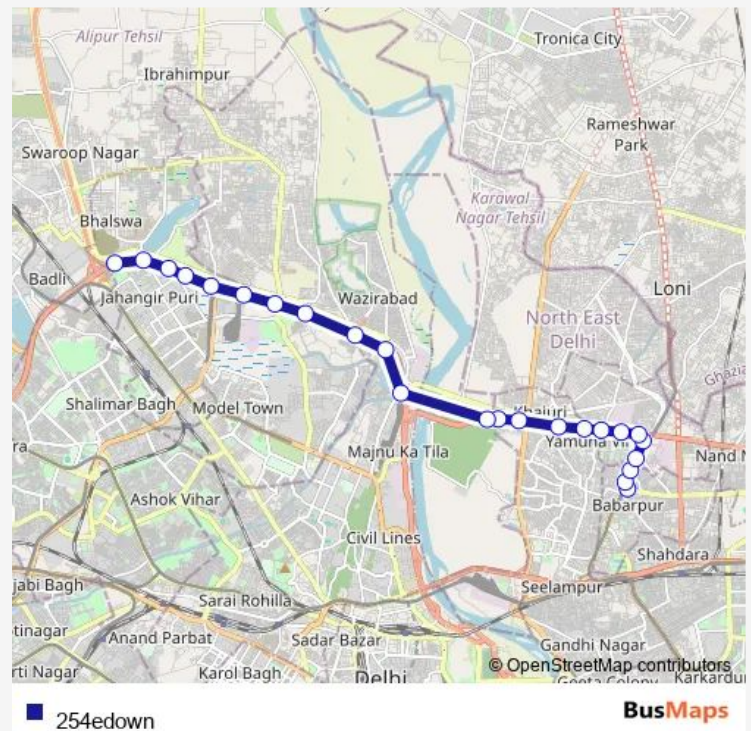

Bus 254edown

[Go to website](#)

Direction

Babar Pur Ext — Outer Ring Road Makbara Chowk

24 stops

[Open route schedule](#)

Babar Pur Ext

Maujpur Metro Station

Khajuri

Rajeev Nagar (Signature Bridge)

Gurudwara Nanak Sar Crossing (Signature Bridge)

Wazirabad Crossing GT Road

Gopal Pur / Jagat Pur Crossing

Gandhi Vihar

CV Raman Iti

Burari Crossing

Thursday 17:45-22:45

Friday 17:45-22:45

Saturday 17:45-22:45

Sunday 17:45-22:45

Route info

Direction: Babar Pur Ext

Stops: 24

Trip Duration: 0 hour 58 min

Jag Jivan Ram Hospital

Bhalaswa Xing

Outer Ring Road Makbara Chowk

254edown Bus time schedules and route maps are available in an offline PDF at busmaps.com. Use the busmaps.com website to see live bus times, train schedule or subway schedule, and step-by-step directions for all public transit in Delhi