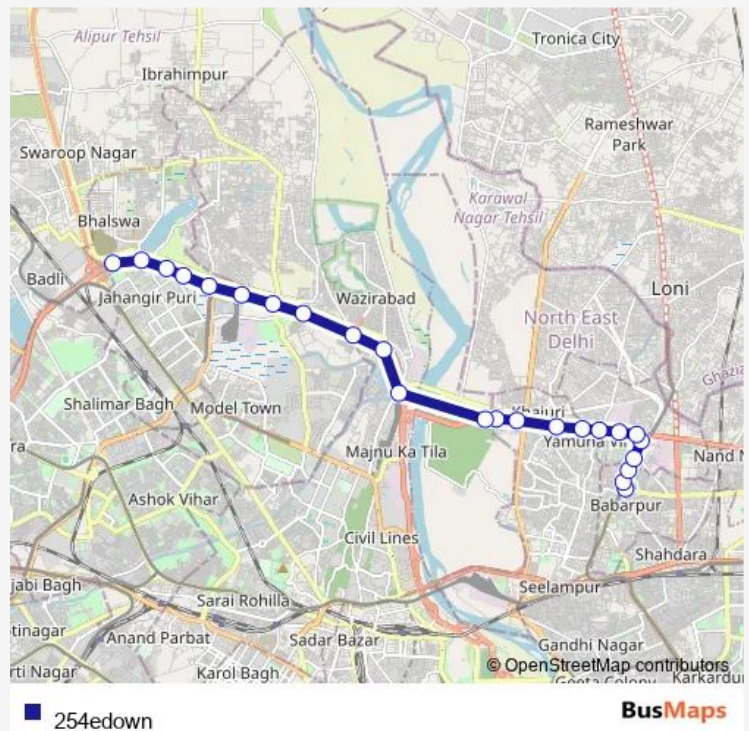

Bus 254edown

[Go to website](#)

Direction

Babar Pur Ext — Outer Ring Road Makbara Chowk

24 stops

[Open route schedule](#)

Babar Pur Ext

Maujpur Metro Station

Khajuri

Rajeev Nagar (Signature Bridge)

Gurudwara Nanak Sar Crossing (Signature Bridge)

Wazirabad Crossing GT Road

Gopal Pur / Jagat Pur Crossing

Gandhi Vihar

CV Raman Iti

Burari Crossing

Thursday 17:45-22:45

Friday 17:45-22:45

Saturday 17:45-22:45

Sunday 17:45-22:45

Route info

Direction: Babar Pur Ext

Stops: 24

Trip Duration: 0 hour 58 min

254edown

Jag Jivan Ram Hospital

Bhalaswa Xing

Outer Ring Road Makbara Chowk

254edown Bus time schedules and route maps are available in an offline PDF at busmaps.com. Use the busmaps.com website to see live bus times, train schedule or subway schedule, and step-by-step directions for all public transit in Delhi