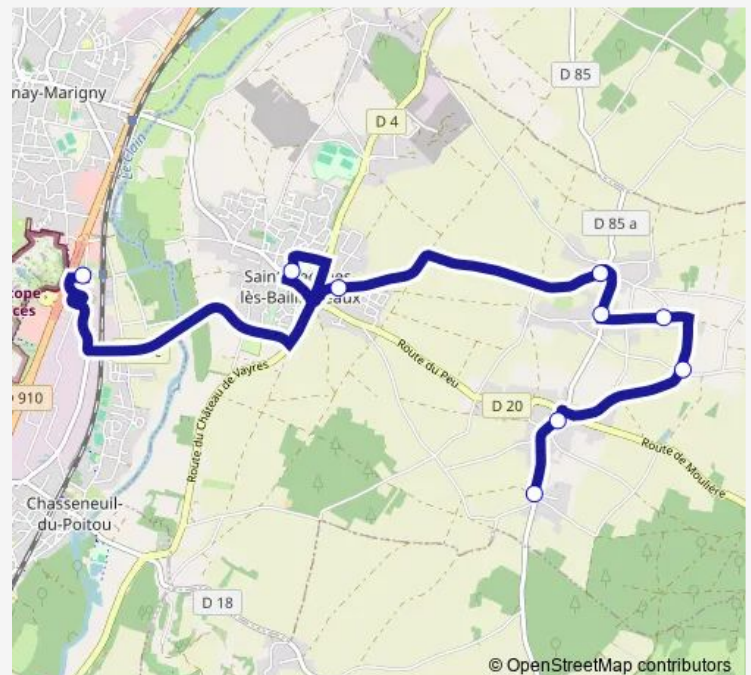

Bus S451 Scolaire S451

[Go to website](#)

Direction

Aire Gare Futuroscope — La Roberderie

9 stops

[Open route schedule](#)

Aire Gare Futuroscope

St Georges Mairie

Aire Gare Futuroscope — La Roberderie

Monday 18:40

Tuesday 18:40

Wednesday 13:05

Thursday 18:40

Friday 18:40

Saturday —

Sunday —

Route info

Direction: Aire Gare Futuroscope

Stops: 9

Trip Duration: 0 hour 28 min

S451 — Scolaire S451

Direction

La Roberderie — Aire Gare Futuroscope

9 stops

St Georges Mairie

Aire Gare Futuroscope

Route schedule

La Roberderie — Aire Gare Futuroscope

Monday	06:47
Tuesday	06:47
Wednesday	06:47
Thursday	06:47
Friday	06:47
Saturday	—
Sunday	—

Route info

Direction: La Roberderie