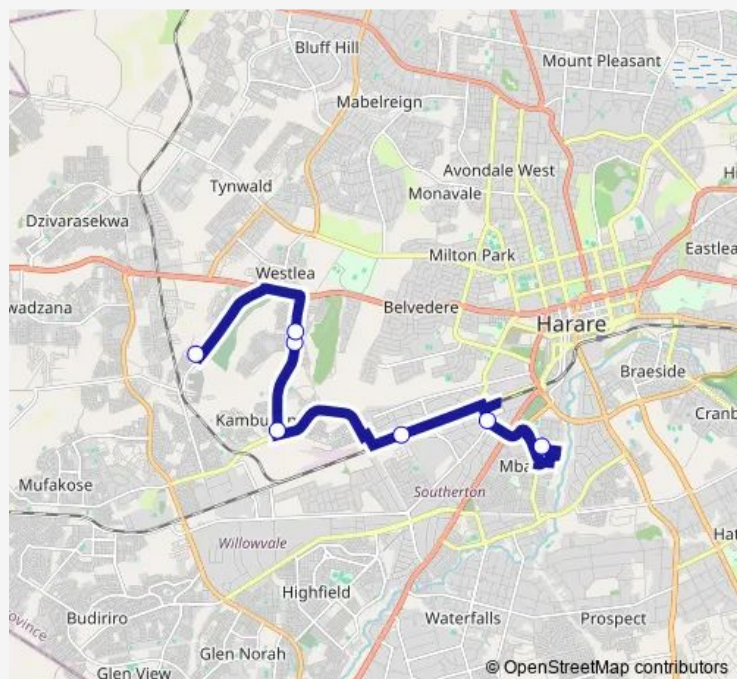

Communal Taxi Service Mbare Rank to Mereki

[Go to website](#)

Direction

Mabre Rank — Mereki

7 stops

[Open route schedule](#)

Mabre Rank

Barclays Bank, Paisley Road

Corner Canberra Rd & Lytton Rd

Red Cross Centre

Corner 10th Avenue and 4th Avenue

Warren Park Rank

Mereki

Route schedule

Mabre Rank — Mereki

Monday 09:52

Tuesday 09:52

Wednesday 09:52

Thursday 09:52

Friday 09:52

Saturday 09:52

Sunday 09:52

Route info

Direction: Mabre Rank

Stops: 7

Trip Duration: 1 hour 6 min

Mbare Rank to Mereki

Communal Taxi Service time schedules and route maps are available in an offline PDF at busmaps.com. Use the busmaps.com website to see live bus times, train schedule or subway schedule, and step-by-step directions for all public transit in Harare