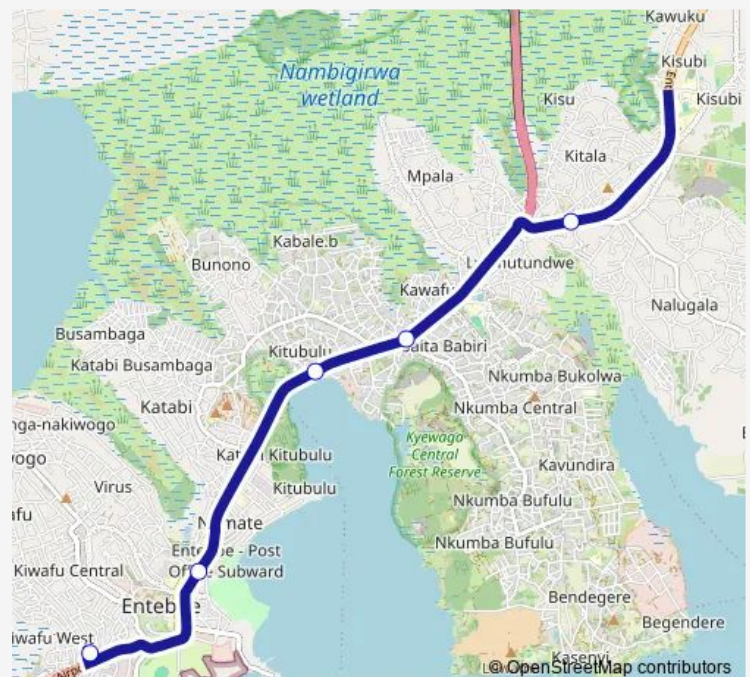

Bus Wa005 Kisubi-Kitoro Taxi Park

[Go to website](#)**Direction**

Kitoro Taxi Park - Entebbe — Mpala - Galugasi

5 stops

[Open route schedule](#)

Kitoro Taxi Park - Entebbe

Entebbe Town

Katabe

Friday 06:30-19:00

Saturday 06:30-19:00

Sunday 06:30-19:00

Route info

Direction: Kitoro Taxi Park - Entebbe

Stops: 5

Trip Duration: 0 hour 39 min

■ Wa005 — Kisubi-Kitoro Taxi Park