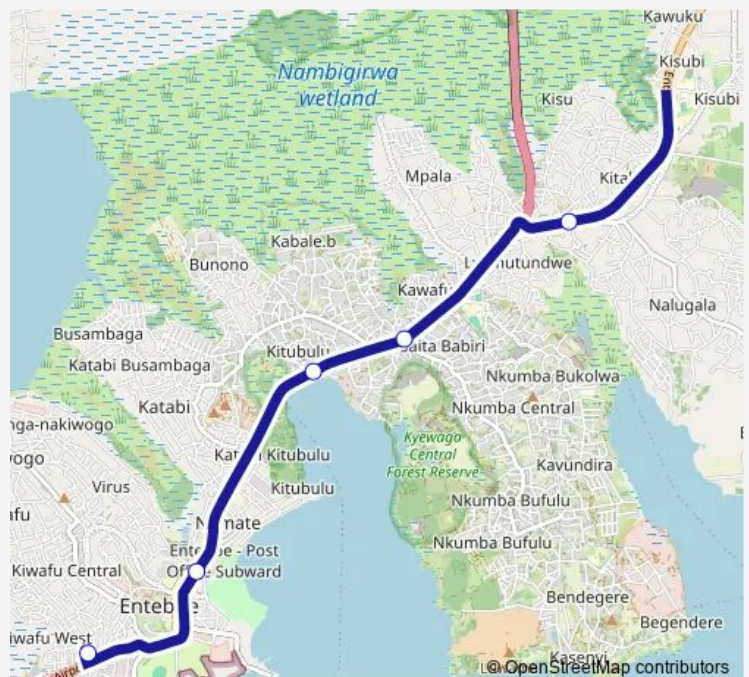

Bus WA005 Kisubi-Kitoro Taxi Park

[Go to website](#)

Direction

Kitoro Taxi Park - Entebbe — Mpala - Galugasi

5 stops

[Open route schedule](#)

Kitoro Taxi Park - Entebbe

Entebbe Town

Thursday 06:30-19:00

Friday 06:30-19:00

Saturday 06:30-19:00

Sunday 06:30-19:00

Route info

Direction: Kitoro Taxi Park - Entebbe

Stops: 5

Trip Duration: 0 hour 35 min