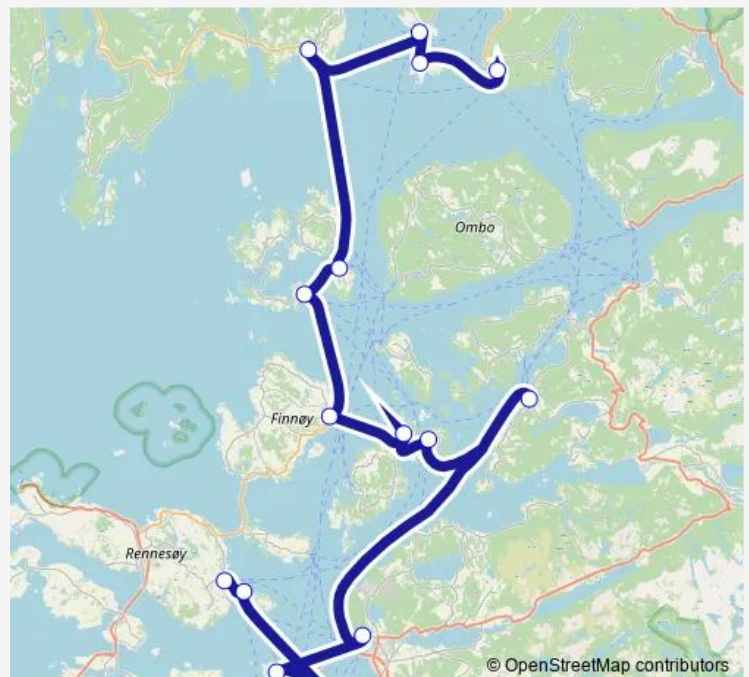

Monday 08:25

Tuesday —

Wednesday 18:55

Thursday —

Friday 08:25

Saturday —

Sunday —

Route info

Direction: Jelsa ferjekai

Stops: 9

Trip Duration: 3 hour 0 min

■ 580

Direction

Foldøy ferjekai — Østhusvik hurtigbåtkai

13 stops

[Open route schedule](#)