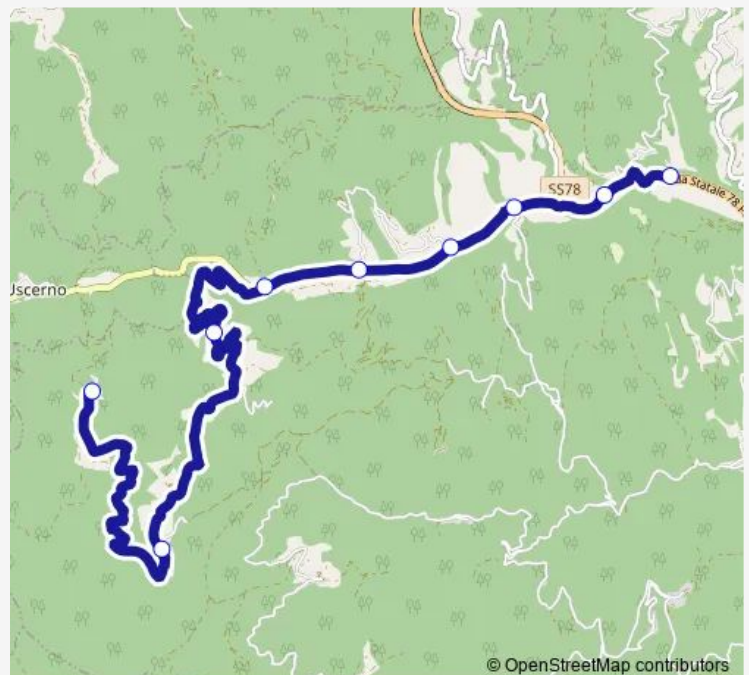

Bivio Pedara

Bivio Bovecchio - Ponte Paoletti

Bivio Ronciglione

Ronciglione

Gaico Roccafluv.

Meschia Roccafluv.

Route schedule

Ponte Marese — Meschia Roccafluv.

Monday —

Tuesday —

Wednesday 06:35

Thursday —

Friday —

Saturday 06:35

Sunday —

Route info

Direction: Ponte Marese

Stops: 9

Trip Duration: 0 hour 25 min

© OpenStreetMap contributors

■ Ponte Marese-Arena-Ronciglione-Gaico-Meschia

BusMaps

Bus time schedules and route maps are available in an offline PDF at busmaps.com. Use the busmaps.com website to see live bus times, train schedule or subway schedule, and step-by-step directions for all public transit in Marsia