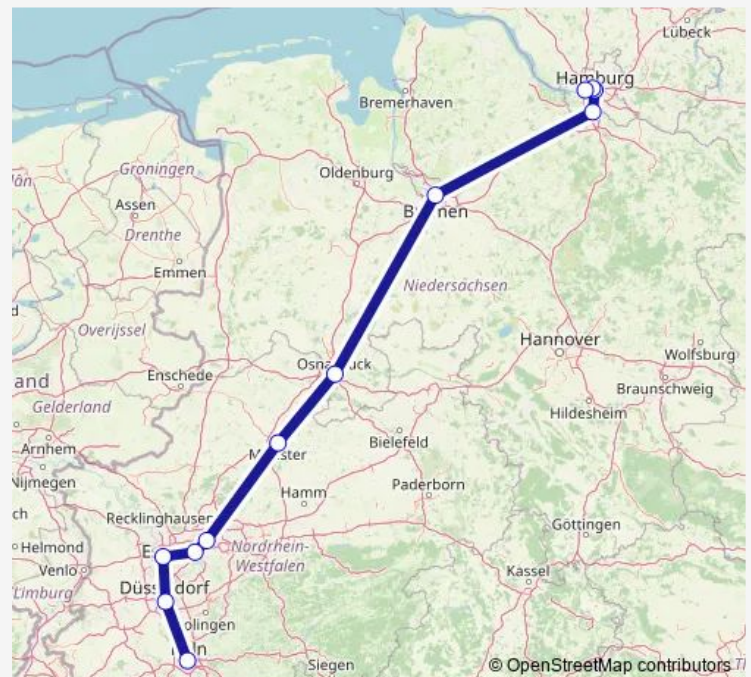

Direction

Köln Hbf — Hamburg-Altona

12 stops

[Open route schedule](#)

Köln Hbf

Düsseldorf Hbf

Duisburg Hbf

Essen Hbf

Bochum Hbf

Dortmund Hbf

Münster(Westf)Hbf

Osnabrück Hbf

Bremen Hbf

Hamburg Hbf

Hamburg Dammtor

Hamburg-Altona

Route schedule

Köln Hbf — Hamburg-Altona

Monday 05:09

Tuesday 05:09

Wednesday 05:09

Thursday 05:09

Friday 05:09

Saturday 05:09

Sunday 05:09

Route info

Direction: Köln Hbf

Stops: 12

Trip Duration: 4 hour 20 min

■ IC 2214