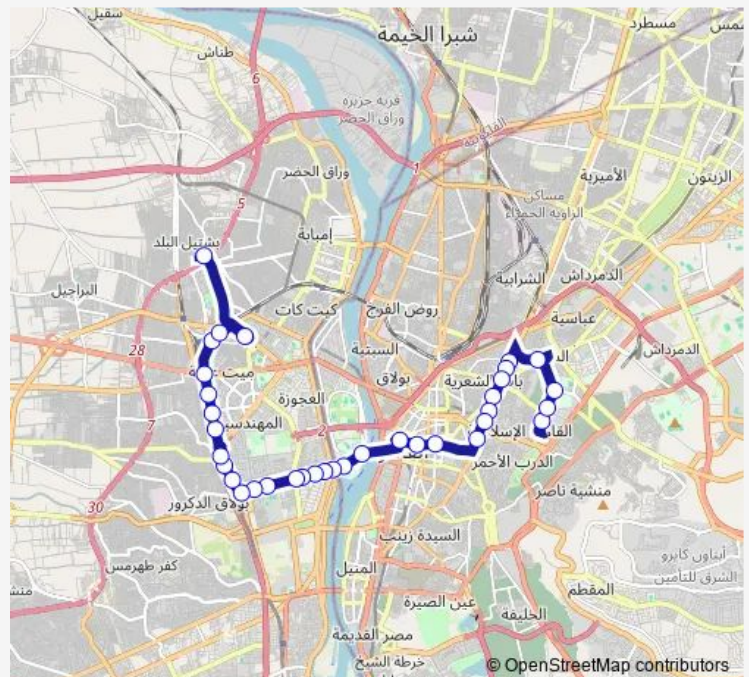

Sednawy (Sudan St.)

Mohie Al Deen Aboul Ezz St. & Tahrir St.

National Research Center (Dokki)

Dokki Square

Dokki Metro

Ali Abdel Halim St. & Tahrir St.

Faisal Islamic Bank (Tahrir St.)

Galaa Bridge Exit to Dokki

Cairo Club (Opera St.)

Opera House

Tahrir Square

Route schedule

Bashtil — Mashyakhet Al Azhar Al Sharif

Monday	10:00
Tuesday	10:00
Wednesday	10:00
Thursday	10:00
Friday	10:00
Saturday	10:00
Sunday	10:00

Route info

Direction: Bashtil

Stops: 36

Trip Duration: 1 hour 23 min

■ CTA 815 — Bashtil - Darrasa

Noubar St.

Abdeen

Ahmed Maher Teaching Hospital

Cairo Security Directorate

Al Gamaleya Youth Center

Al Hussein Hospital (Al Darraasa)

Mashyakhet Al Azhar Al Sharif

Direction

Al Gamaleya Youth Center — Bashtil

35 stops

[Open route schedule](#)

Al Gamaleya Youth Center