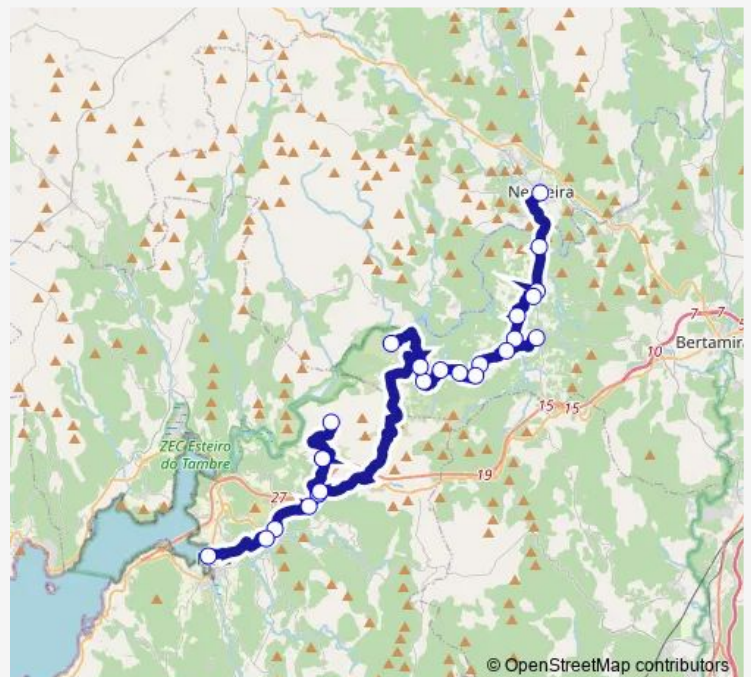

—

Sunday

—

Route info

Direction: Negreira

Stops: 24

Trip Duration: 1 hour 10 min

Xg630016 — Noia E.A. - Cornanda - Negreira

BusMaps

Cruce Albariza

Fialla

Noia E.A.

Direction

Noia E.A. — Negreira

24 stops

[Open route schedule](#)