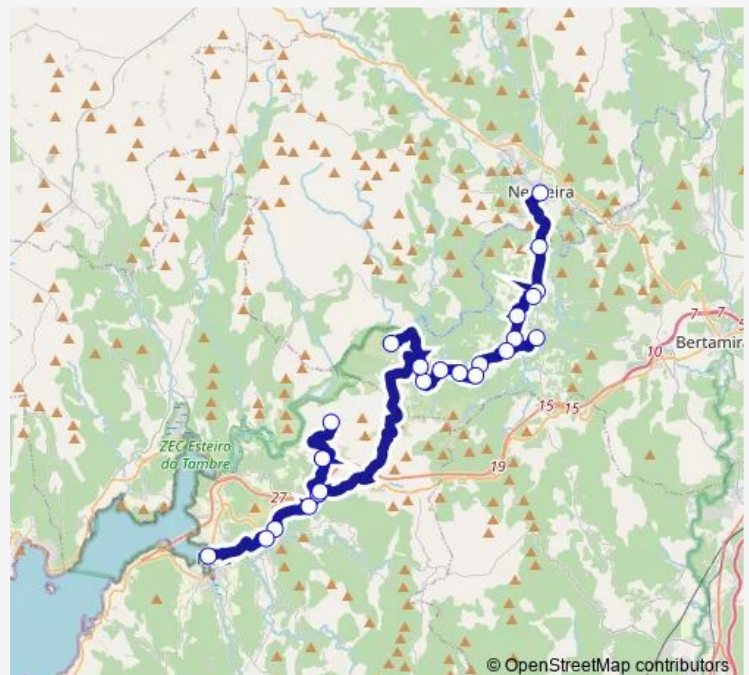

Thursday —

Friday —

Saturday —

Sunday —

Route info

Direction: Negreira

Stops: 24

Trip Duration: 1 hour 10 min