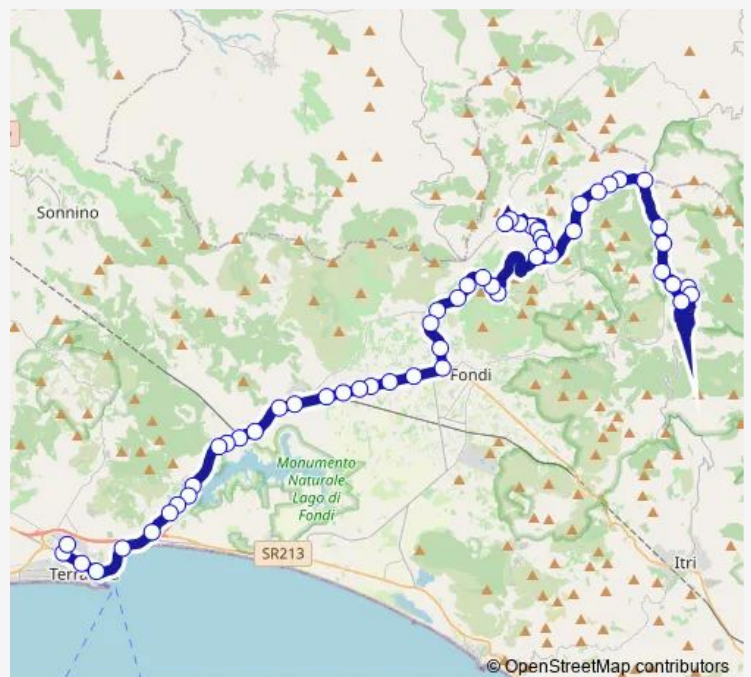

Lenola | Via Roma Via Carduso # f4053

**Route schedule**

Campodimele | Capolinea # f4251 — Terracina | Stazione FS # f4933

Monday 06:30

Tuesday 06:30

Wednesday —

Thursday 06:30

Friday 06:30

Saturday 06:30

Sunday —

**Route info**

Direction: Campodimele | Capolinea # f4251

Stops: 56

Trip Duration: 1 hour 20 min

Campodimele - Terracina # Fo614a

Lenola | Viale Marconi # f4058