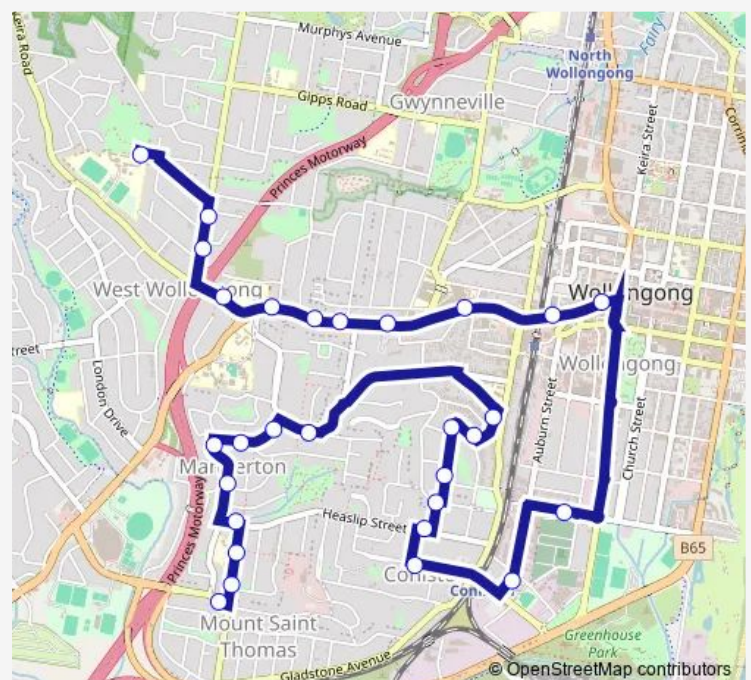

Myrtle St At Union St

Jutland Av Opp South St

Jutland Av At Sea View Rd

Lauder Av Before Strathhearn Av

Strathhearn Av Before Rawlinson Av

Route schedule

Edmund Rice College, School Grounds, Keira Mine Rd — The Av After Taronga Av

Monday	14:10
Tuesday	14:10
Wednesday	14:10
Thursday	14:10
Friday	14:10
Saturday	—
Sunday	—

Route info

Direction: Edmund Rice College, School Grounds, Keira Mine Rd

Stops: 29

Trip Duration: 0 hour 30 min

S095 — Edmund Rice College to The Avenue bf Taronga Ave via Wollongong Central

Monday 07:25

Tuesday 07:25

Wednesday 07:25

Thursday 07:25

Friday 07:25

Saturday —

Sunday —

Route info

Direction: The Av Before Taronga Av

Stops: 35

Trip Duration: 0 hour 25 min

Crown St Opp Wollongong Hospital

Crown St Opp New Dapto Rd

Crown St Before Mangerton Rd

Crown St Opp Gilmore St

Crown St Opp Fisher St