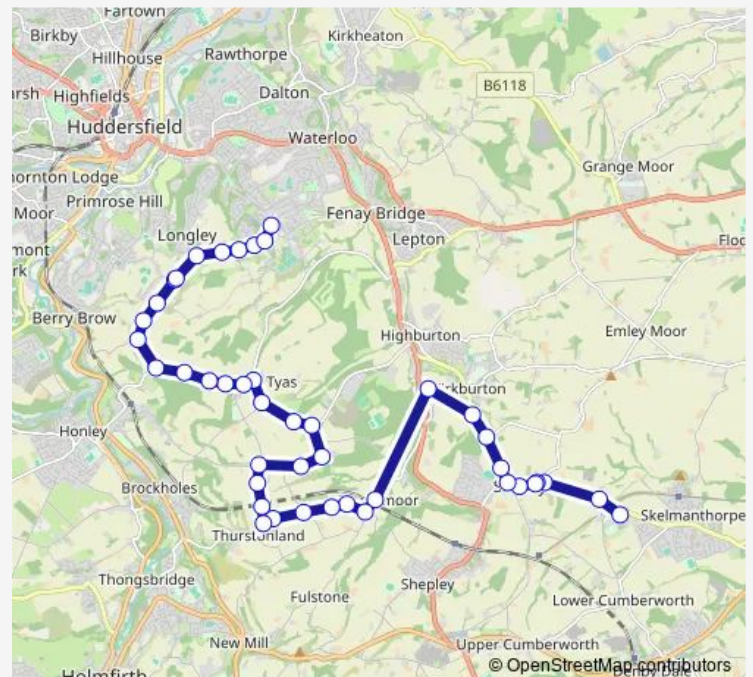

Marsh Hall Lane Town Moor

Marsh Hall Lane Moor Top Ave

Marsh Hall Ln Hall Ing Lane

Route schedule

Shelley College — Almondbury Terminus

Monday 15:15

Tuesday 15:15

Wednesday 15:15

Thursday 15:15

Friday 15:15

Saturday —

Sunday —

Route info

Direction: Shelley College

Stops: 46

Trip Duration: 0 hour 23 min

Westgate Sharp Lane

Almondbury Terminus

Direction

Northgate — Shelley College

44 stops

[Open route schedule](#)

Northgate

Westgate Sharp Lane

Route info

Direction: Northgate

Stops: 44

Trip Duration: 0 hour 35 min

Marsh Hall Ln Hall Ing Lane

Marsh Hall Lane Moor Top Ave

Marsh Hall Lane Town Moor

Town Moor Allotment