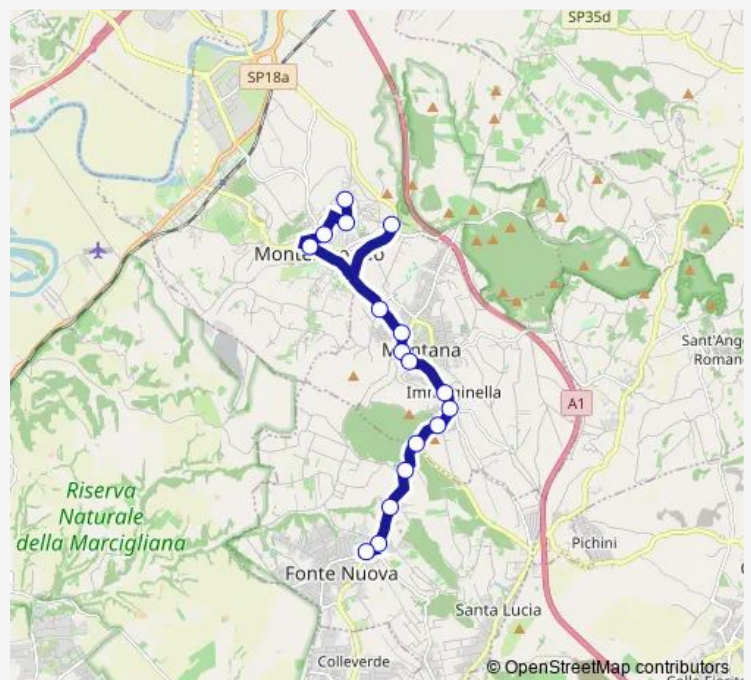

Route schedule

Monterotondo | Via Unione (Stadio) | Liceo Scientifico G.Peano # f13923 — Fonte Nuova | Largo Fiamme Gialle # f0009

Monday	14:00
Tuesday	14:00
Wednesday	14:00
Thursday	14:00
Friday	14:00
Saturday	—
Sunday	—

Route info

Direction: Monterotondo | Via Unione (Stadio) | Liceo Scientifico G.Peano # f13923

Stops: 17

Trip Duration: 0 hour 34 min

Bus time schedules and route maps are available in an offline PDF at busmaps.com. Use the busmaps.com website to see live bus times, train schedule or subway schedule, and step-by-step directions for all public transit in Montana