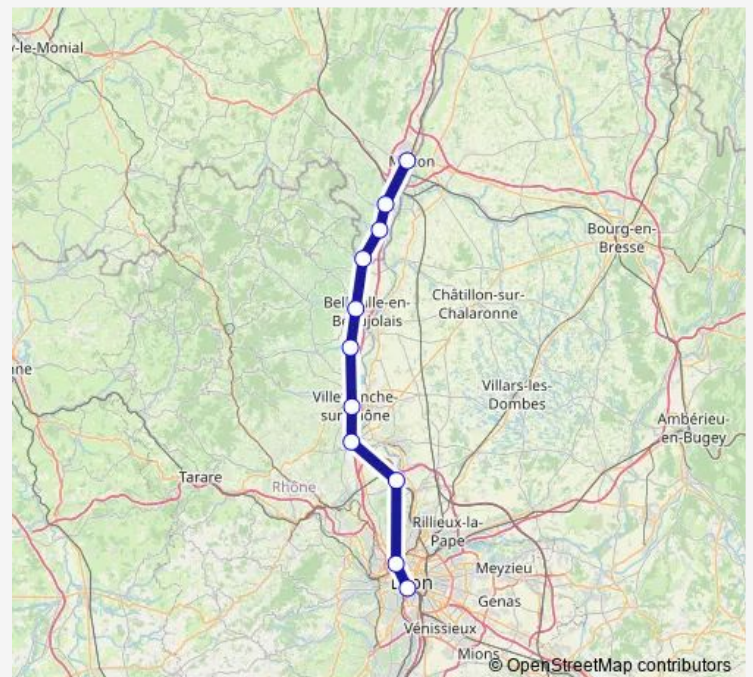

Regional Rail Service C25

[Go to website](#)

Direction

undefined — undefined

0 stops

[Open route schedule](#)

Route schedule

undefined — undefined

Monday 13:26

Tuesday 13:26

Wednesday 13:26

Thursday 13:26

Friday —

Saturday —

Sunday —

Route info

Direction:

Stops: 0

Trip Duration: — min

■ C25

Direction

Mâcon — Lyon Perrache

11 stops

[Open route schedule](#)

Thursday 07:36-16:36

Friday —

Saturday —

Sunday —

Route info

Direction: Mâcon

Stops: 11

Trip Duration: 0 hour 58 min