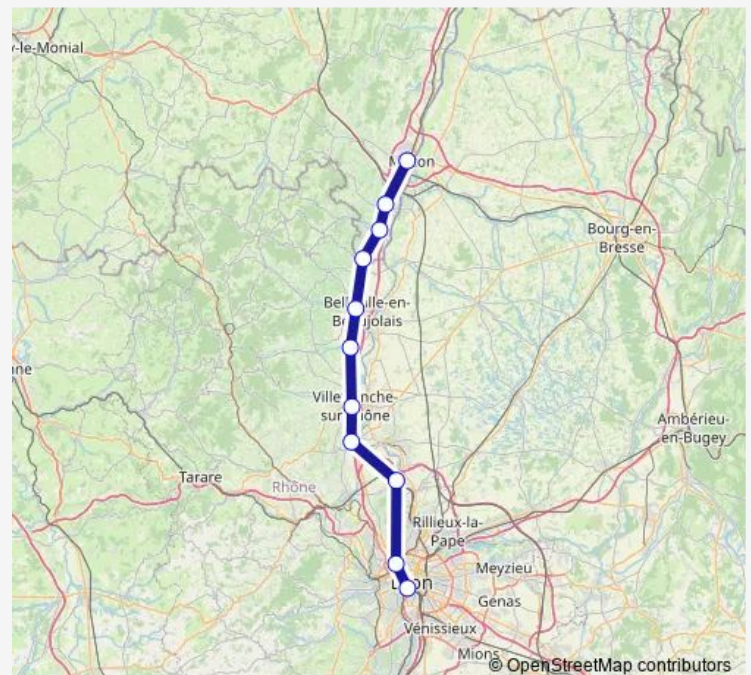

Regional Rail Service C25

[Go to website](#)

Direction

Lyon Perrache — Mâcon

11 stops

[Open route schedule](#)

Lyon Perrache

Lyon Vaise

Saturday —

Sunday —

Route info

Direction: Lyon Perrache

Stops: 11

Trip Duration: 0 hour 58 min

■ C25

Direction

Mâcon — Lyon Perrache

11 stops

[Open route schedule](#)

Mâcon

Crêches-sur-Saône

Pontanevaux

Romanèche-Thorins

Belleville sur Saône

Saint-Georges-de-Reneins

Villefranche-sur-Saône

Anse

Saint-Germain-au-Mont-d'Or

Lyon Vaise

Lyon Perrache

Route schedule

Mâcon — Lyon Perrache