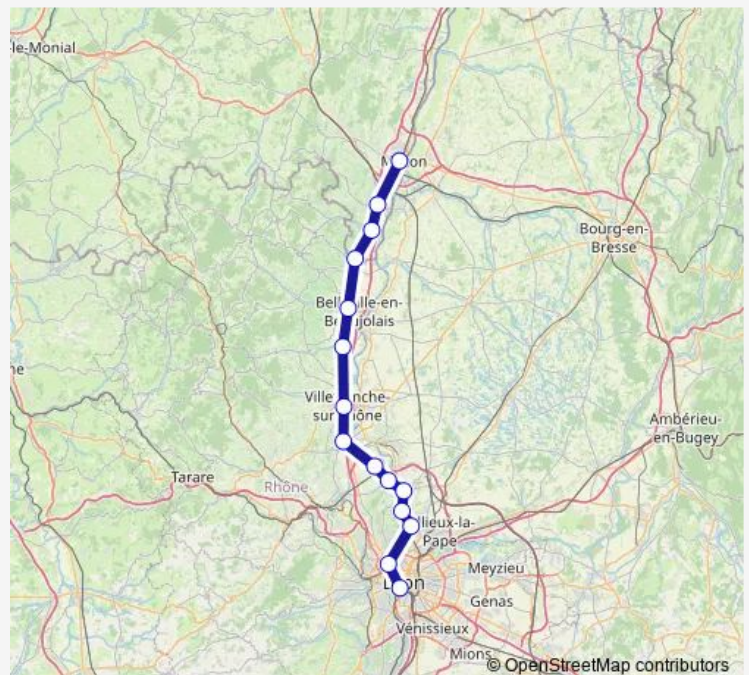

Rail C25 Lyon Perrache - Mâcon[Go to website](#)**Direction**

Lyon Perrache — Mâcon

11 stops

[Open route schedule](#)

Lyon Perrache

Lyon Vaise

Saint-Germain-au-Mont-d'Or

Anse

Villefranche-sur-Saône

Saint-Georges-de-Reneins

Belleville sur Saône

Romanèche-Thorins-Maison Blanche

Pontanevaux

Crêches-sur-Saône

Mâcon

Route schedule

Lyon Perrache — Mâcon

Monday 13:26

Tuesday 13:26

Wednesday 13:26

Thursday 13:26

Friday 13:26

Saturday —

Sunday —

Route info

Direction: Lyon Perrache

Stops: 11

Trip Duration: 0 hour 58 min

C25 — Lyon Perrache - Mâcon

BusMaps

Direction

Mâcon — Lyon Perrache