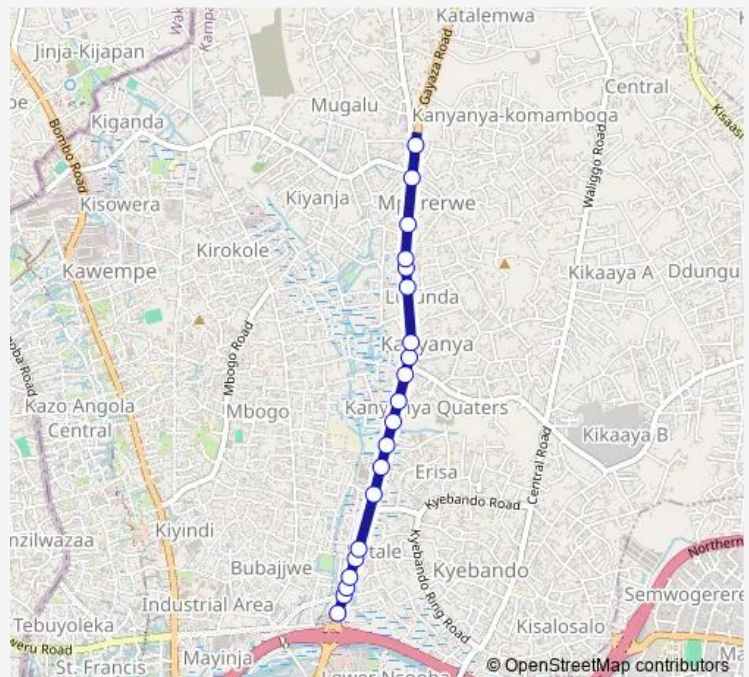

Mpererwe Gayaza Rd

Mpererwe Photo Care Studio

Mpelerwe Stage

Route schedule

Welfa Petroleum (Kyebando) — Mpelerwe Stage

Monday 06:30-19:00

Tuesday 06:30-19:00

Wednesday 06:30-19:00

Thursday 06:30-19:00

Friday 06:30-19:00

Saturday 06:30-19:00

Sunday 06:30-19:00

Route info

Direction: Welfa Petroleum (Kyebando)

Stops: 20

Trip Duration: 0 hour 15 min

■ Ka012 — Kalerwe Taxi Park-Mpelerwe Stage

Direction

Mpelerwe Stage — Welfa Petroleum (Kyebando)

20 stops

[Open route schedule](#)

Mpelerwe Stage

Mpererwe Photo Care Studio

Mpererwe Gayaza Rd

Alice Kaggwa Rd Jct - Horse Power Fuel Station

Welfa Petroleum (Kyebando)

Route schedule

Mpelerwe Stage — Welfa Petroleum (Kyebando)

Monday 06:30-19:00

Tuesday 06:30-19:00

Wednesday 06:30-19:00

Thursday 06:30-19:00