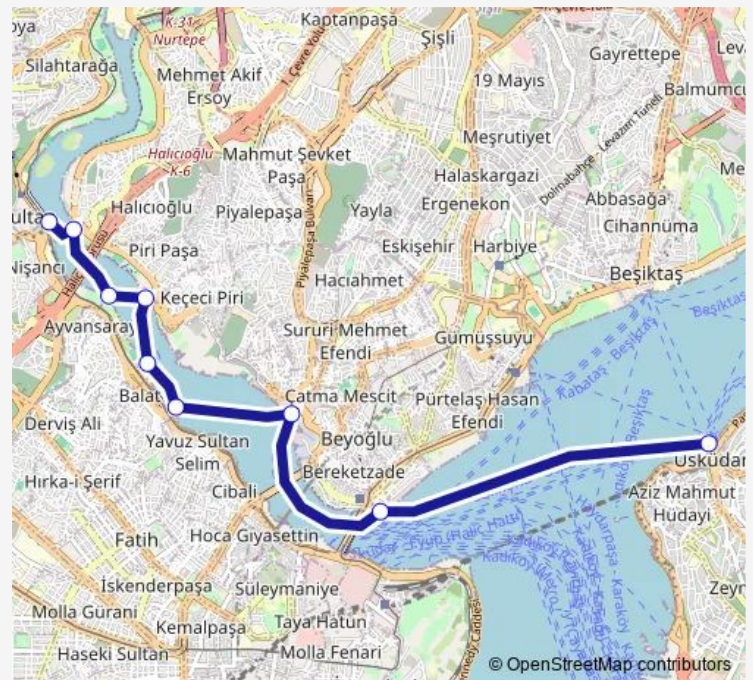

# Ferry ÜSK-EYP Üsküdar-Karaköy-Eminönü-Eyüp (Haliç Hattı)

[Go to website](#)**Direction**

Eyüp Şh. — Üsküdar Şh.

9 stops

[Open route schedule](#)

Eyüp Şh.

Sütlüce Şh.

Ayvansaray Şh.

Monday 07:30

Tuesday 07:30

Wednesday 07:30

Thursday 07:30

Friday 07:30

Saturday 07:30

Sunday 10:30

**Route info**

Direction: Eyüp Şh.

Stops: 9

Trip Duration: 0 hour 55 min

■ ÜSK-EYP — Üsküdar-Karaköy-Eminönü-Eyüp (Haliç Hattı)

## Route schedule

Üsküdar Şh. — Eyüp Şh.

Monday	07:30
Tuesday	07:30
Wednesday	07:30
Thursday	07:30
Friday	07:30
Saturday	07:30
Sunday	10:30