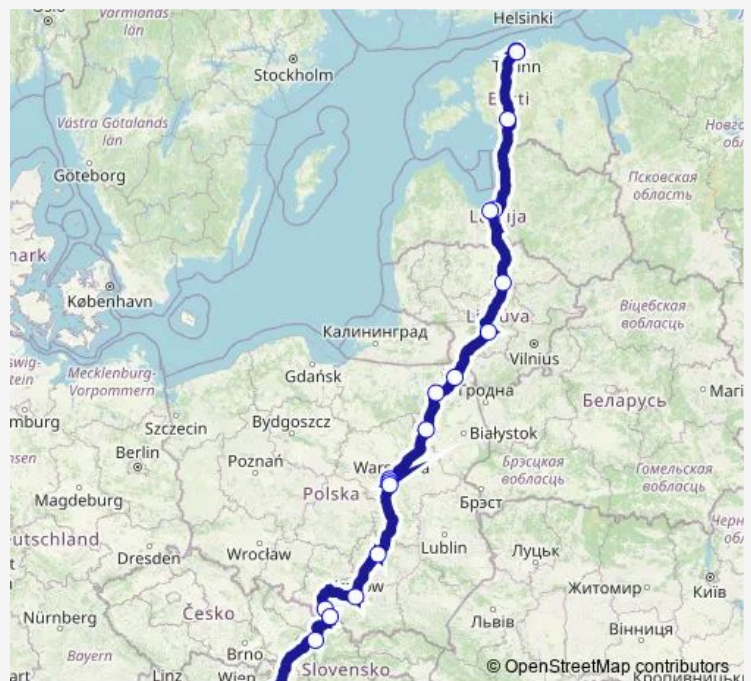

Bratislava (bus station Mlynské Nivy)

Vienna Erdberg (Busterminal Vib)

Route schedule

Tallinn, Harbour Terminal D — Vienna Erdberg (Busterminal Vib)

Monday 06:20-07:20

Tuesday 06:20-07:20

Wednesday 06:20-07:20

Thursday 06:20-07:20

Friday 06:20-07:20

Saturday 06:20-07:20

Sunday 06:20

Route info

Direction: Tallinn, Harbour Terminal D

Stops: 20

Trip Duration: 28 hour 20 min

FlixBus N1227 — Riga - Warsaw - Vienna

Direction

Vienna Erdberg (Busterminal Vib) — Tallinn, Harbour Terminal D

20 stops

[Open route schedule](#)

Vienna Erdberg (Busterminal Vib)

Bratislava (bus station Mlynské Nivy)