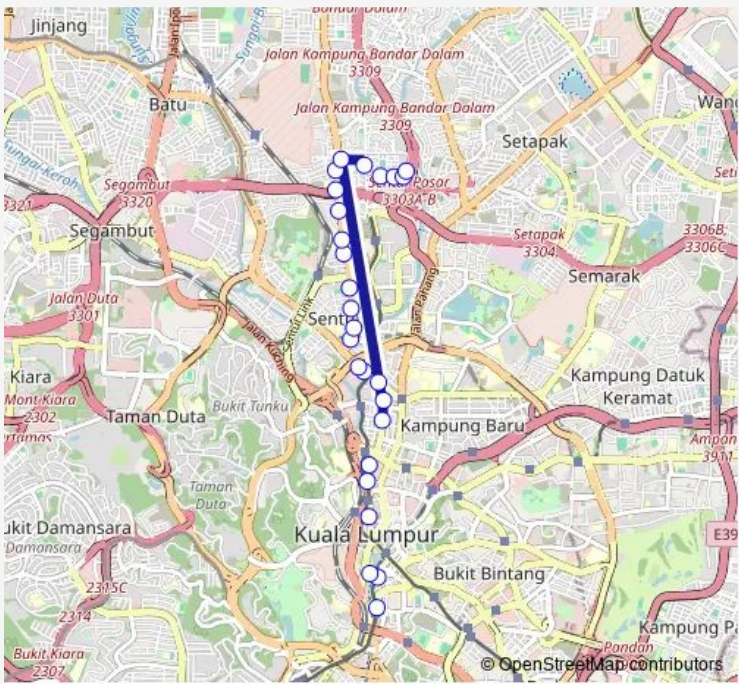

Bus U224w Bandar Dato Senu

[Go to website](#)

Direction
 Pasar Seni, Jalan Sultan Mohamed — Flat Taman Sentul
 Utama Blok 207, Jalan Dato Senu 26

26 stops

[Open route schedule](#)

- Pasar Seni, Jalan Sultan Mohamed
- Hab Bas, Lebu Pudu
- Agro Bank, Lebu Pasar Besar
- Dbkl, Jalan Raja Laut
- Medan Mara, Jalan Raja Laut
- SRK Jalan Raja Laut, Jalan Raja Laut
- Putri Park / City Hotel, Jalan Raja Laut
- Kfc, Jalan Raja Laut
- Tan Chong Motor, Jalan Ipoh
- Hospital Pusrawi, Jalan Ipoh
- Perkim, Jalan Ipoh
- Kedai Motor, Jalan Sentul
- Flat Sri Terengganu (opp.), Jalan Sentul
- Klinik Baharom, Jalan Sentul
- SRK La Salle, Jalan Sentul
- Sentul Raya (opp.), Jalan Sentul
- SMK Convent, Jalan Sentul
- Pangsapuri Sentul Utara (opp.), Jalan Sentul
- SRK Sentul 1 & 2, Jalan Sentul
- Esso (opp.), Jalan Sentul
- Rumah Kedai (1), Jalan Dato Senu 18

Route schedule
 Pasar Seni, Jalan Sultan Mohamed — Flat Taman Sentul
 Utama Blok 207, Jalan Dato Senu 26

Monday	06:00
Tuesday	06:00
Wednesday	06:00
Thursday	06:00
Friday	06:00
Saturday	06:00
Sunday	06:00

Route info
 Direction: Pasar Seni, Jalan Sultan Mohamed
 Stops: 26
 Trip Duration: 17 hour 0 min

U224w — Bandar Dato Senu **BusMaps**

Restoran Nali's (1), Jalan Dato Senu 3

Rumah Kedai, Jalan Taman Dato' Senu

Monday	06:00
Tuesday	06:00
Wednesday	06:00
Thursday	06:00
Friday	06:00
Saturday	06:00
Sunday	06:00

Route info

Direction:

Stops: 0

Trip Duration: – min

U224w Bus time schedules and route maps are available in an offline PDF at busmaps.com. Use the busmaps.com website to see live bus times, train schedule or subway schedule, and step-by-step directions for all public transit in Kuala Lumpur