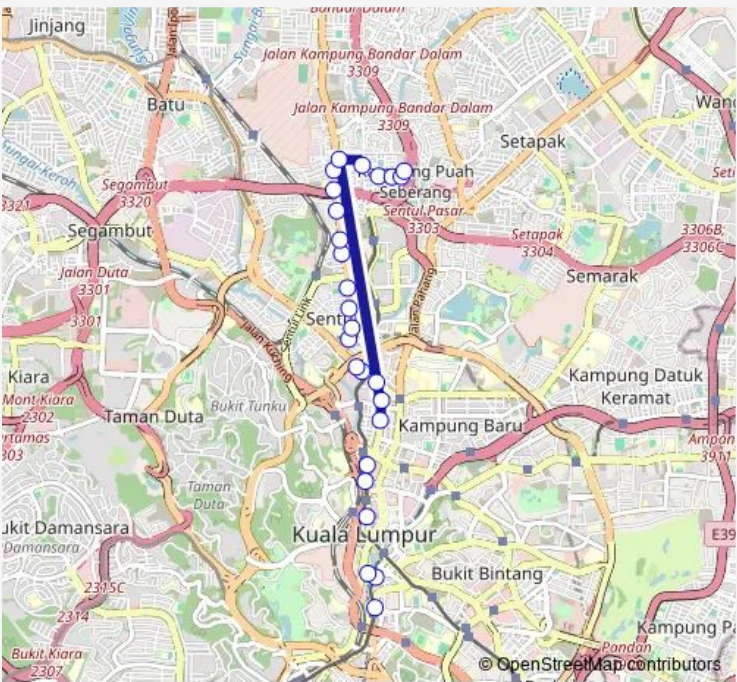

Bus U224W Bandar Dato Senu

[Go to website](#)

Direction
 Pasar Seni, Jalan Sultan Mohamed — Flat Taman Sentul
 Utama Blok 207, Jalan Dato Senu 26

26 stops

[Open route schedule](#)

- Pasar Seni, Jalan Sultan Mohamed
- Hab Bas, Lebu Pudu
- Agro Bank, Lebu Pasar Besar
- Dbkl, Jalan Raja Laut
- Medan Mara, Jalan Raja Laut
- SRK Jalan Raja Laut, Jalan Raja Laut
- Putri Park / City Hotel, Jalan Raja Laut
- Kfc, Jalan Raja Laut
- Tan Chong Motor, Jalan Ipoh
- Hospital Pusrawi, Jalan Ipoh
- Perkim, Jalan Ipoh
- Kedai Motor, Jalan Sentul
- Flat Sri Terengganu (opp.), Jalan Sentul
- Klinik Baharom, Jalan Sentul
- SRK La Salle, Jalan Sentul
- Sentul Raya (opp.), Jalan Sentul
- SMK Convent, Jalan Sentul
- Pangsapuri Sentul Utara (opp.), Jalan Sentul
- SRK Sentul 1 & 2, Jalan Sentul
- Esso (opp.), Jalan Sentul
- Rumah Kedai (1), Jalan Dato Senu 18

Route schedule
 Pasar Seni, Jalan Sultan Mohamed — Flat Taman Sentul
 Utama Blok 207, Jalan Dato Senu 26

Monday	06:00
Tuesday	06:00
Wednesday	06:00
Thursday	06:00
Friday	06:00
Saturday	06:00
Sunday	06:00

Route info
 Direction: Pasar Seni, Jalan Sultan Mohamed
 Stops: 26
 Trip Duration: 17 hour 0 min

■ U224W — Bandar Dato Senu **BusMaps**

Restoran Nali's (1), Jalan Dato Senu 3

Rumah Kedai, Jalan Taman Dato' Senu

Monday	06:00
Tuesday	06:00
Wednesday	06:00
Thursday	06:00
Friday	06:00
Saturday	06:00
Sunday	06:00

Route info

Direction:

Stops: 0

Trip Duration: – min

U224W Bus time schedules and route maps are available in an offline PDF at busmaps.com. Use the busmaps.com website to see live bus times, train schedule or subway schedule, and step-by-step directions for all public transit in Kuala Lumpur