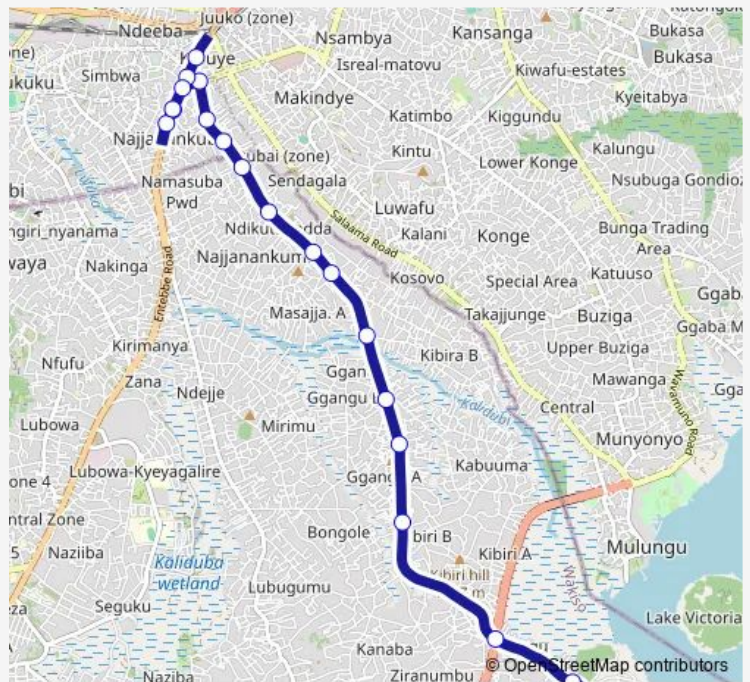

# Bus IC148 Kobil Kibuye Taxi Park-One Love Beach Stage

[Go to website](#)

**Direction**  
 One Love Beach Stage — Total (Najjanankumbi)  
 20 stops  
[Open route schedule](#)

- One Love Beach Stage
- Sema Shopping Center - Busabala Rd
- Busabala Stage
- Kibiri
- Jordan Medical Centre
- Gango
- Bussabala Rd - River
- Little Pony Primary School
- St. Paul Church - Masajja Dental Clinic
- Good Health Medical Centre (Bussabala Rd)
- Bussabala Rd
- Jika Medical Centre (Bussabala Rd)
- Busabala Rd
- Namasole Rd - Busabala Rd Jct
- Shell (Najjanankumbi)
- Ulga (Najjanankumbi)
- Super Oil (Najjanankumbi)
- Stella - Najjanankumbi
- Super Oil (Najjanankumbi)
- Total (Najjanankumbi)

Route schedule  
 One Love Beach Stage — Total (Najjanankumbi)

Monday	06:30-19:00
Tuesday	06:30-19:00
Wednesday	06:30-19:00
Thursday	06:30-19:00
Friday	06:30-19:00
Saturday	06:30-19:00
Sunday	06:30-19:00

**Route info**  
 Direction: One Love Beach Stage  
 Stops: 20  
 Trip Duration: 1 hour 30 min

IC148 — Kobil Kibuye Taxi Park-One Love Beach Stage **BusMaps**

IC148 Bus time schedules and route maps are available in an offline PDF at [busmaps.com](https://busmaps.com). Use the [busmaps.com](https://busmaps.com) website to see live bus times, train schedule or subway schedule, and step-by-step directions for all public transit in Kampala

The schedule is provided in the local timezone. Times with "(+1)" indicate departures on the next day.

PDF file created on 2025-01-16

2024 BusMaps.com - All Rights Reserved