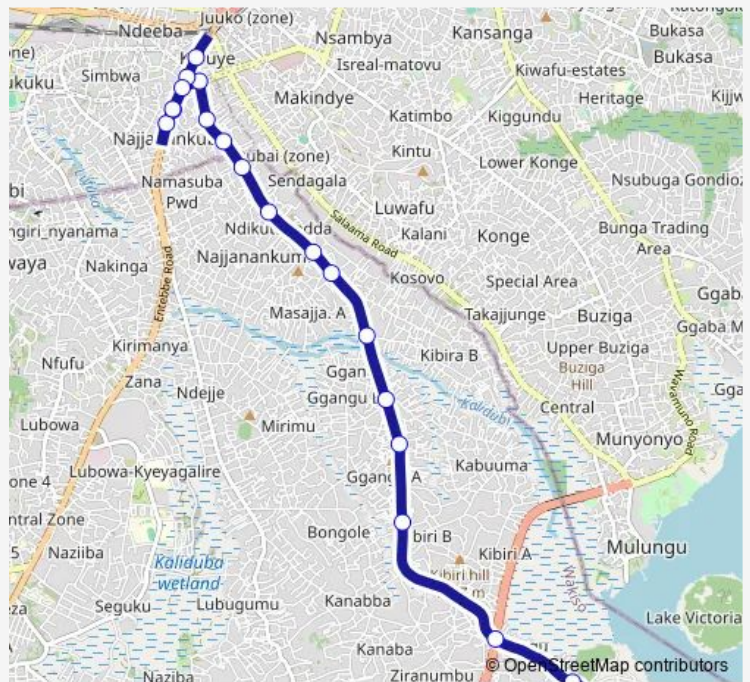

Bus Ic148 Kobil Kibuye Taxi Park-One Love Beach Stage

[Go to website](#)

Direction
 One Love Beach Stage — Total (Najjanankumbi)
 20 stops
[Open route schedule](#)

- One Love Beach Stage
- Sema Shopping Center - Busabala Rd
- Busabala Stage
- Kibiri
- Jordan Medical Centre
- Gango
- Bussabala Rd - River
- Little Pony Primary School
- St. Paul Church - Masajja Dental Clinic
- Good Health Medical Centre (Bussabala Rd)
- Bussabala Rd
- Jika Medical Centre (Bussabala Rd)
- Busabala Rd
- Namasole Rd - Busabala Rd Jct
- Shell (Najjanankumbi)
- Ulga (Najjanankumbi)
- Super Oil (Najjanankumbi)
- Stella - Najjanankumbi
- Super Oil (Najjanankumbi)
- Total (Najjanankumbi)

Route schedule
 One Love Beach Stage — Total (Najjanankumbi)

Monday	06:30-19:00
Tuesday	06:30-19:00
Wednesday	06:30-19:00
Thursday	06:30-19:00
Friday	06:30-19:00
Saturday	06:30-19:00
Sunday	06:30-19:00

Route info
 Direction: One Love Beach Stage
 Stops: 20
 Trip Duration: 1 hour 27 min

Ic148 — Kobil Kibuye Taxi Park-One Love Beach Stage **BusMaps**

Ic148 Bus time schedules and route maps are available in an offline PDF at busmaps.com. Use the busmaps.com website to see live bus times, train schedule or subway schedule, and step-by-step directions for all public transit in Kampala

The schedule is provided in the local timezone. Times with "(+1)" indicate departures on the next day.

PDF file created on 2025-02-26

2024 BusMaps.com - All Rights Reserved