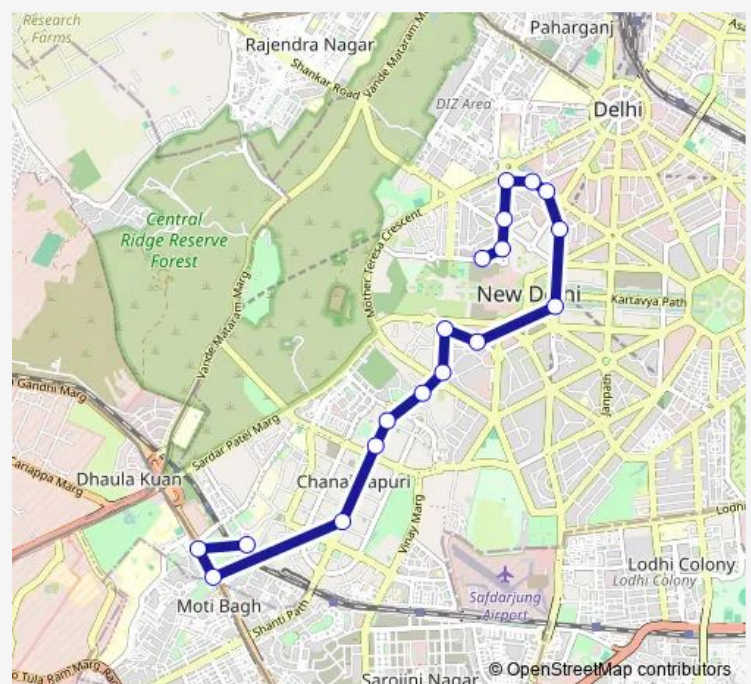

Route schedule

Kendriya Terminal (Church Road) — Nanak Pura Community Centre

Monday 17:10-18:30

Tuesday 17:10-18:30

Wednesday 17:10-18:30

Thursday 17:10-18:30

Friday 17:10-18:30

Saturday 17:10-18:30

Sunday 17:10-18:30

Route info

Direction: Kendriya Terminal (Church Road)

Stops: 18

Trip Duration: 0 hour 37 min

■ 630up

630up Bus time schedules and route maps are available in an offline PDF at busmaps.com. Use the busmaps.com website to see live bus times, train schedule or subway schedule, and step-by-step directions for all public transit in New Delhi