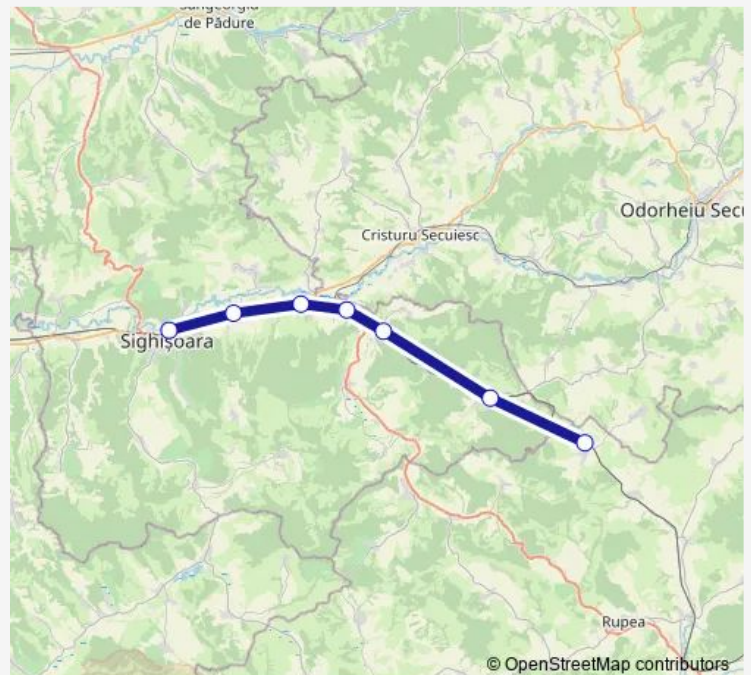

Rail R: Sighișoara - Beia Hm. R: Sighișoara - Albești Târnava Hm. - Vânători - Saschiz h. - Mureni Hm. - Archita h. - Beia Hm.

[Go to website](#)

Direction

Sighișoara — Beia Hm.

7 stops

[Open route schedule](#)

Sighișoara

Albești Târnava Hm.

Vânători

Saschiz h.

Mureni Hm.

Archita h.

Beia Hm.

Route schedule

Sighișoara — Beia Hm.

Monday	04:00
Tuesday	04:00
Wednesday	04:00
Thursday	04:00
Friday	04:00
Saturday	—
Sunday	04:00

Route info

Direction: Sighișoara

Stops: 7

Trip Duration: 1 hour 5 min

■ R: Sighișoara - Beia Hm. — R: Sighișoara - Albești Târnava Hm. - Vânători - Saschiz h. - Mureni Hm. - ...

R: Sighișoara - Beia Hm. Rail time schedules and route maps are available in an offline PDF at busmaps.com. Use the busmaps.com website to see live bus times, train schedule or subway schedule, and step-by-step directions for all public transit in Vanatori