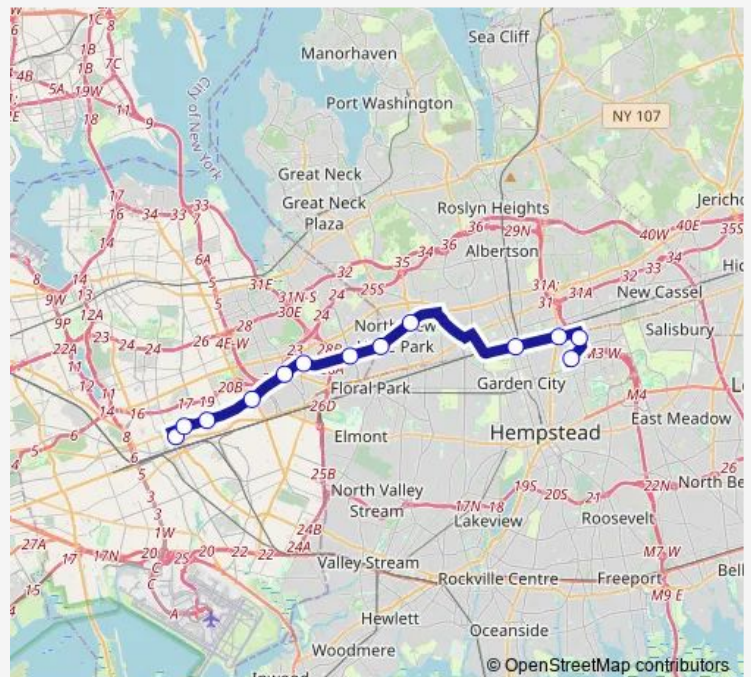

North Av / E Gate

Roosevelt Field Bus Term

### Route schedule

Jamaica Bus Term — Roosevelt Field Bus Term

Monday 06:15-19:20

Tuesday 06:15-19:20

Wednesday 06:15-19:20

Thursday 06:15-19:20

Friday 06:15-19:20

Saturday —

### Route info

Direction: Jamaica Bus Term

Stops: 14

Trip Duration: 0 hour 53 min

■ n22X — Hillside Av Express