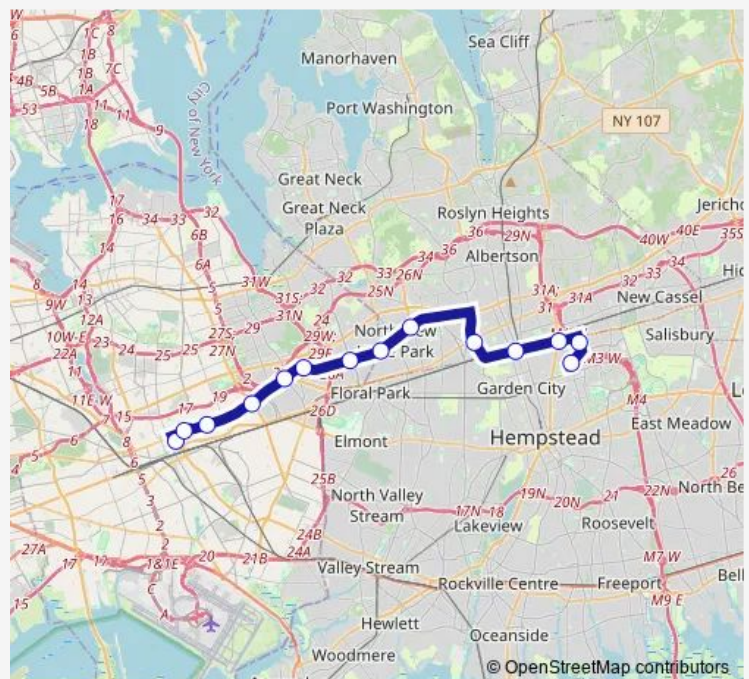

North Av / E Gate

Roosevelt Field Bus Term

### Route schedule

Jamaica Bus Term — Roosevelt Field Bus Term

Monday 06:15-19:20

Tuesday 06:15-19:20

Wednesday 06:15-19:20

Thursday 06:15-19:20

Friday 06:15-19:20

Saturday —

### Route info

Direction: Jamaica Bus Term

Stops: 14

Trip Duration: 1 hour 0 min

■ n22x — Hillside Av Express

## Direction

Roosevelt Field Bus Term — Jamaica Bus Term

14 stops

[Open route schedule](#)

Roosevelt Field Bus Term

North Av / E Gate

Glen Cove Rd / Old Country Rd

Willis Av / Old Country