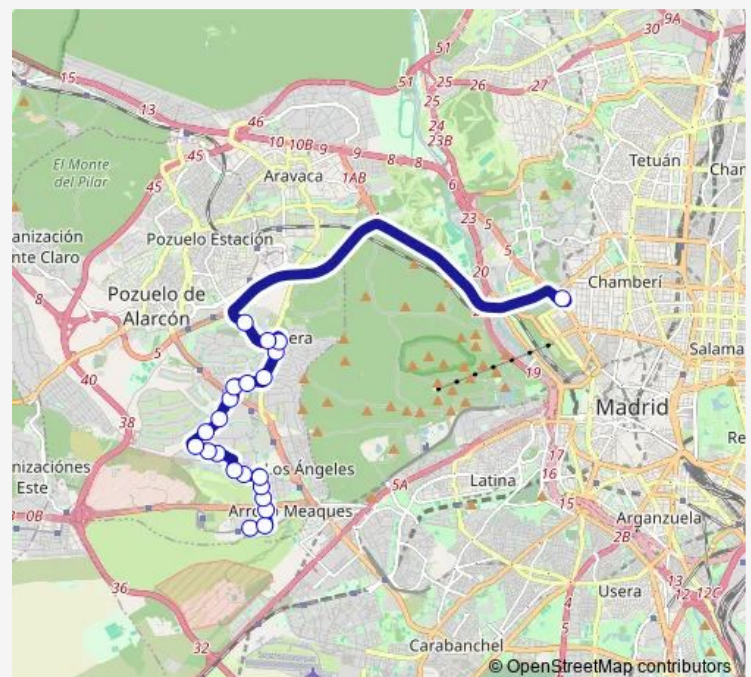

Thursday 23:30

Friday 23:30

Saturday —

Sunday —

Route info

Direction: Princesa-Moncloa

Stops: 21

Trip Duration: 0 hour 40 min

658a — Madrid (Moncloa) - Pozuelo (P.E. La Finca-Ciudad de la Imagen)

Direction

José Isbert-Fernando Rey — Princesa-Moncloa

22 stops

[Open route schedule](#)

José Isbert-Fernando Rey

José Isbert-Est.José Isbert

Wednesday 22:45

Thursday 22:45

Friday 22:45

Saturday —

Sunday —

Route info

Direction: José Isbert-Fernando Rey

Stops: 22

Thursday 05:30-22:00

Friday 05:30-22:00

Saturday —

Sunday —

Route info

Direction: José Isbert-Fernando Rey

Stops: 22

Trip Duration: 0 hour 40 min