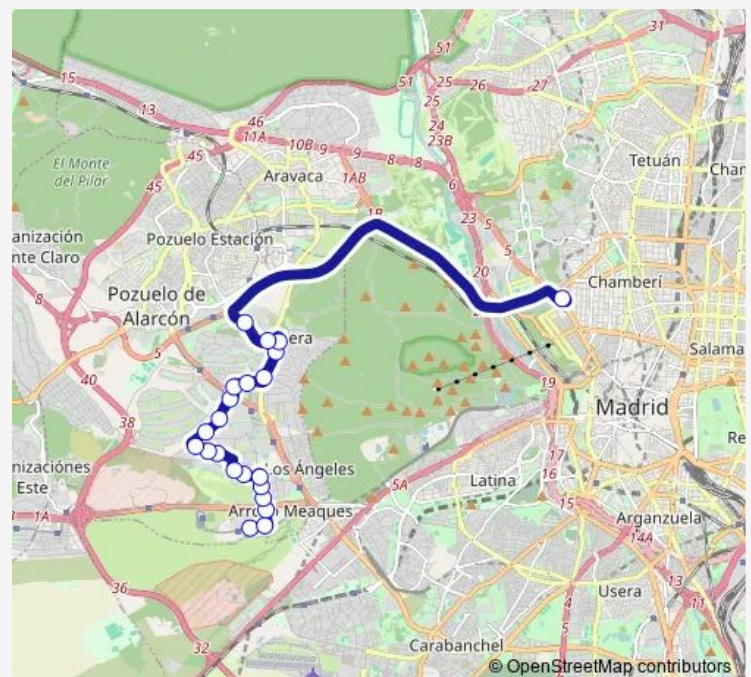

Thursday 22:30

Friday 22:30

Saturday —

Sunday —

Route info

Direction: Princesa-Moncloa

Stops: 21

Trip Duration: 0 hour 40 min

658A — Madrid (Moncloa) - Pozuelo (P.E. La Finca-Ciudad de la Imagen)

Direction

José Isbert-Fernando Rey — Princesa-Moncloa

22 stops

[Open route schedule](#)

José Isbert-Fernando Rey

José Isbert-Est.José Isbert

Wednesday 21:45

Thursday 21:45

Friday 21:45

Saturday —

Sunday —

Route info

Direction: José Isbert-Fernando Rey

Stops: 22

Thursday 04:30-21:00

Friday 04:30-21:00

Saturday —

Sunday —

Route info

Direction: José Isbert-Fernando Rey

Stops: 22

Trip Duration: 0 hour 40 min