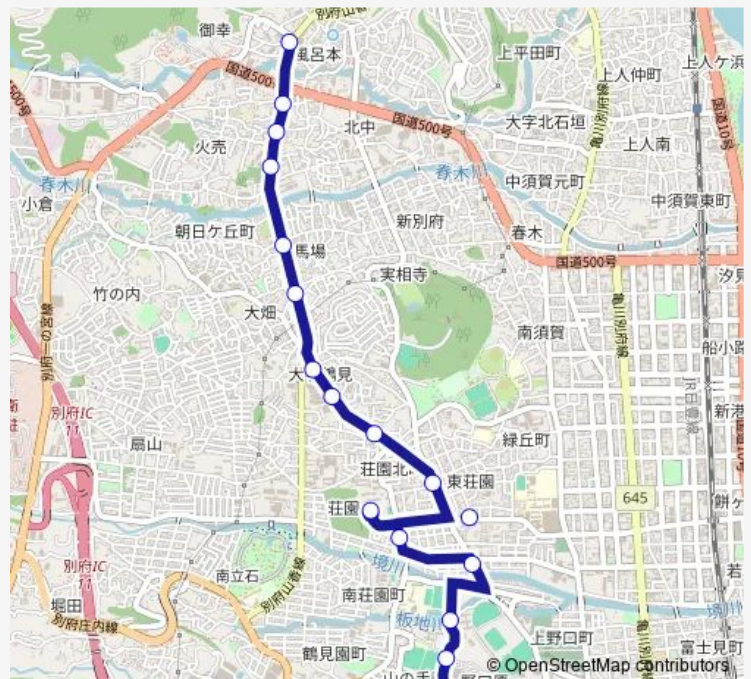

Route schedule

鉄輪 — 明豊キャンパス前

Monday	08:35
Tuesday	08:35
Wednesday	08:35
Thursday	08:35
Friday	08:35
Saturday	08:35
Sunday	—

Route info

Direction: 鉄輪

Stops: 20

Trip Duration: 0 hour 20 min

鉄輪明星幼稚園スクール線

Direction

明星下 — 鉄輪

17 stops

[Open route schedule](#)

明星下

別府翔青高校上

別府翔青高校前

朝日橋

新別府口

朝日小学校前

火売町

朝日

鉄輪

Route schedule

明星下 — 鉄輪

Monday	11:50-14:00
Tuesday	11:50-14:00
Wednesday	11:50-14:00
Thursday	11:50-14:00
Friday	11:50-14:00
Saturday	11:50
Sunday	—

Route info

Direction: 明星下

Stops: 17

Trip Duration: 0 hour 18 min

鉄輪明星幼稚園スクール線 Bus time schedules and route maps are available in an offline PDF at busmaps.com. Use the busmaps.com website to see live bus times, train schedule or subway schedule, and step-by-step directions for all public transit in Beppu