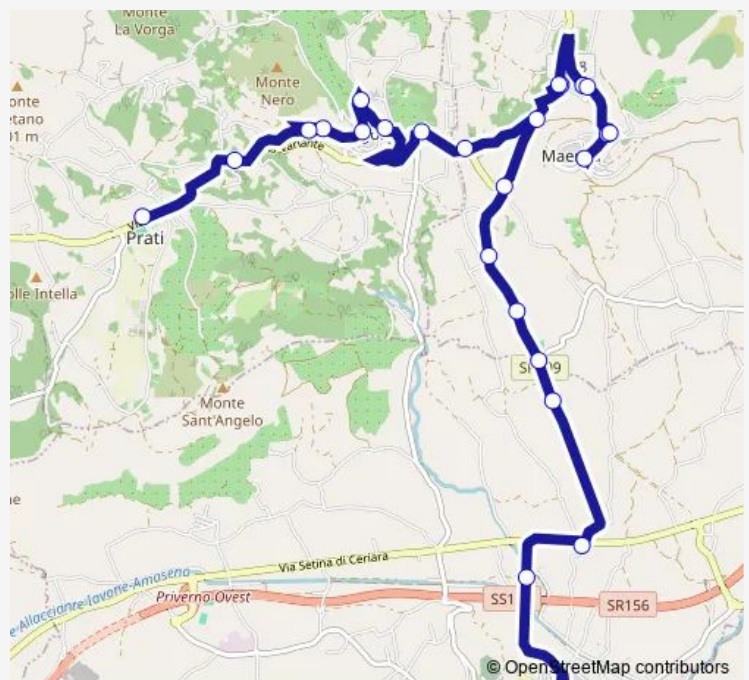

Roccagorga | Cimitero # f3395

Roccagorga | Via Monticello Piccolo # f3367

Roccagorga | Via Borgo Sant'Antonio # f3368

Roccagorga | Piazza 6 Gennaio # f3369

Route schedule

Priverno | Terminal Bus | Ist. Superiore T. Rossi # f3429 — Roccagorga | Parti # f3397

Monday	14:35
Tuesday	14:35
Wednesday	14:35
Thursday	14:35
Friday	14:35
Saturday	—
Sunday	—

Route info

Direction: Priverno | Terminal Bus | Ist. Superiore T. Rossi # f3429

Stops: 25

Trip Duration: 0 hour 35 min