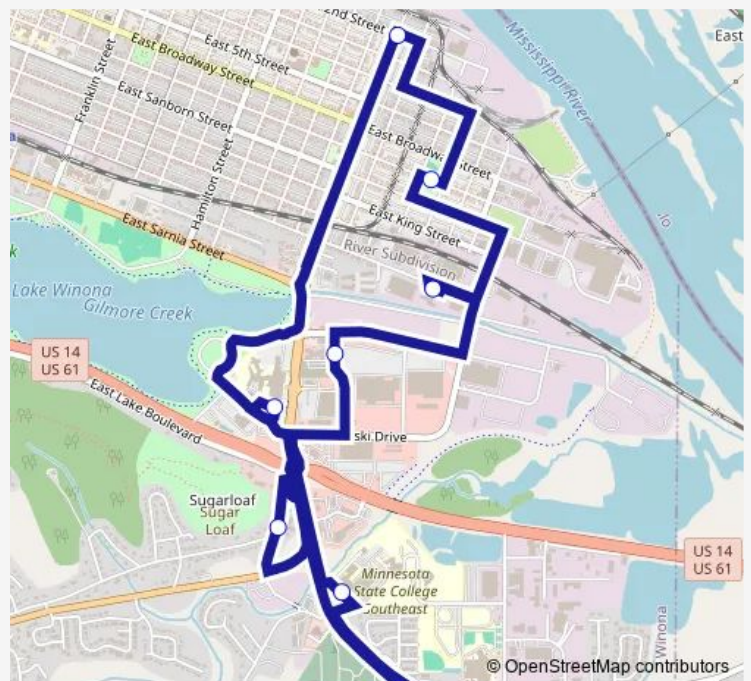

### Direction

Menard Road Transfer Hub — Southeast Technical College

9 stops

[Open route schedule](#)

Menard Road Transfer Hub

Winona ORC Industries

Sobieski Park Lodge

2nd & Mankato Streets

Winona Health Clinic

Bluffview Flats Apartments

Links Lane/Pleasant Valley & Valley Manor Apts

Winona Middle School

Southeast Technical College

### Route schedule

Menard Road Transfer Hub — Southeast Technical College

Monday	06:00-17:45
Tuesday	06:00-17:45
Wednesday	06:00-17:45
Thursday	06:00-17:45
Friday	06:00-17:45
Saturday	07:30-17:45
Sunday	—

### Route info

Direction: Menard Road Transfer Hub

Stops: 9

Trip Duration: 0 hour 22 min

Red Route

Red Route Bus time schedules and route maps are available in an offline PDF at [busmaps.com](https://busmaps.com). Use the [busmaps.com](https://busmaps.com) website to see live bus times, train schedule or subway schedule, and step-by-step directions for all public transit in Winona