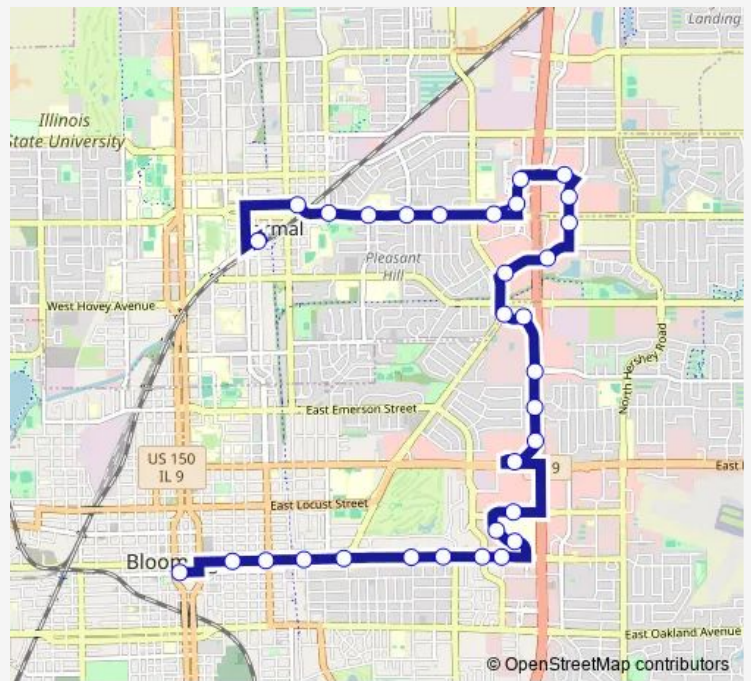

St. Joseph Dr - N

Osf

IAA Dr & Mcdonald's - S

IAA Dr & Colonial Plaza - E

IAA Dr & Rowe Dr - E

IAA Dr & Clearwater Ave - E

Kurt Dr & IAA Dr - N

Kurt Dr & Towanda Ave - N

Hobby Lobby Dr - E

Jumer Dr & The Chateau

OSF College

Route schedule

Downtown Bloomington - 200 W Front St - Southside — Uptown Station

Monday	06:00-21:30
Tuesday	06:00-21:30
Wednesday	06:00-21:30
Thursday	06:00-21:30
Friday	06:00-21:30
Saturday	07:00-21:30
Sunday	07:00-18:30

Route info

Direction: Downtown Bloomington - 200 W Front St - Southside

Stops: 32

Trip Duration: 0 hour 39 min

■ Red Route

Susan Dr & Patriot Dr - E

Parkway Plaza Dr & Walmart -N

Landmark Dr & Parkway Plaza Dr - W

Stops: 31

Trip Duration: 0 hour 41 min

Washington St & Warner - N

Washington St & Vale St - N

Washington St & Towanda Ave

Washington St & Davis Ave

Washington St & Clinton St - N

Washington St & Mclean St - N