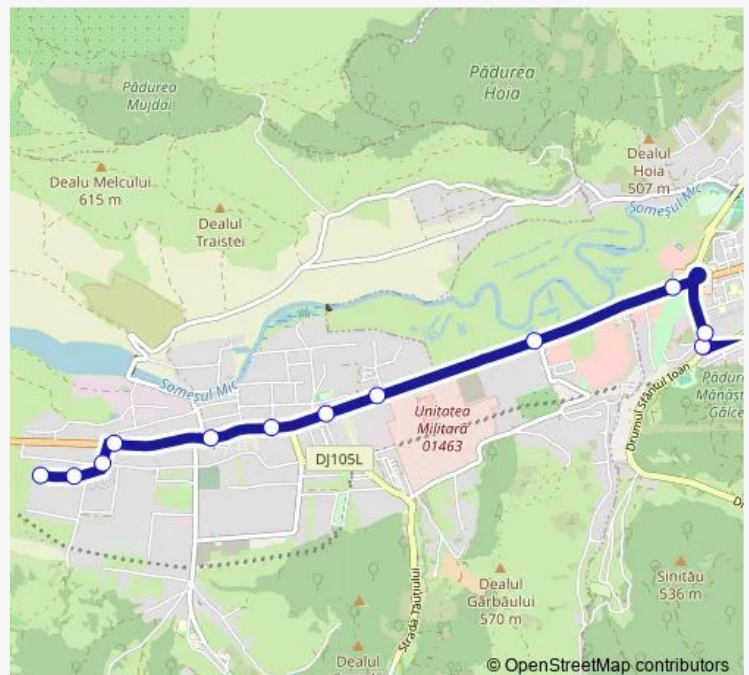

Nodul N Nord

Metro Nord

M-Oncos N (Floreti)

M-Someului (Floreti)

M-Iuliu Hossu (Floreti)

M-Primăria Floreti N

M-II Milanese (Floreti)

M-Prof. Dumitru Mocanu V

Friday 04:45-22:55

Saturday 05:30-22:55

Sunday 05:30-22:55

Route info

Direction: Disp. Bucium

Stops: 12

Trip Duration: 0 hour 18 min

M22 Bus time schedules and route maps are available in an offline PDF at busmaps.com. Use the busmaps.com website to see live bus times, train schedule or subway schedule, and step-by-step directions for all public transit in Floresti