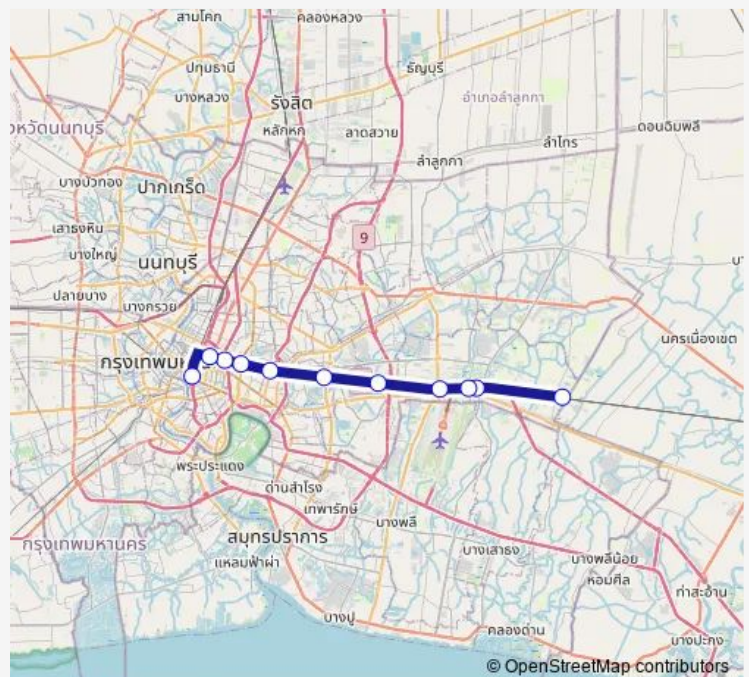

Rail 280 ด้านพรมแดนบ้านคลองลึก - กรุงเทพ; Ban Klong Luek Border - Bangkok

[Go to website](#)

Direction

SRT คลองหลวงแพ่ง; Srt Khlong Luang Phaeng — SRT กรุงเทพฯ; Srt Bangkok

11 stops

[Open route schedule](#)

SRT อโศก; Srt Asoke

SRT มักกะสัน; Srt Makkasan

SRT พญาไท; Srt Phayathai

SRT กรุงเทพฯ; Srt Bangkok

Route schedule

SRT คลองหลวงแพ่ง; Srt Khlong Luang Phaeng — SRT กรุงเทพฯ; Srt Bangkok

Monday 10:55

Tuesday 10:55

Wednesday 10:55

Thursday 10:55

Friday 10:55

Saturday 10:55

Sunday 10:55

Route info

Direction: SRT คลองหลวงแพ่ง; Srt Khlong Luang Phaeng

Stops: 11

Trip Duration: 1 hour 10 min

280 Rail time schedules and route maps are available in an offline PDF at busmaps.com. Use the busmaps.com website to see live bus times, train schedule or subway schedule, and step-by-step directions for all public transit in Lat Krabang