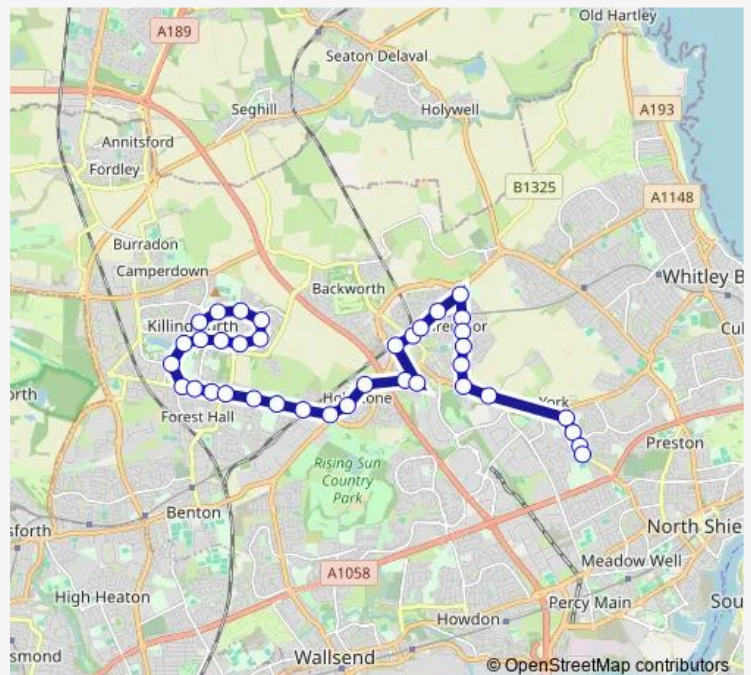

Great Lime Road-Glebe Road

Great Lime Road-West Lane

Clousden Hill

Clousden Hill

Great Lime Road-Beal Drive

Great Lime Road-Laurel Avenue

Great Lime Road - Palmersville Metro

Great Lime Road-Whitley Road

Whitley Road-Wesley Way

Whitley Road - Holystone Drive

Benton Road-Club

Route schedule

Killingworth Bus Station — St Thomas More Rc Academy

Monday 07:45

Tuesday 07:45

Wednesday 07:45

Thursday 07:45

Friday 07:45

Saturday —

Sunday —

Route info

Direction: Killingworth Bus Station

Stops: 37

Trip Duration: 0 hour 40 min

■ S680 — Killingworth - St Thomas More RC Academy

Benton Road - Turner Street

Northumberland Park Interchange

Earsdon Road-Station Road

Earsdon Road-Co-Operative Terrace

Earsdon Road-Middle School

Park Lane-Clara Avenue