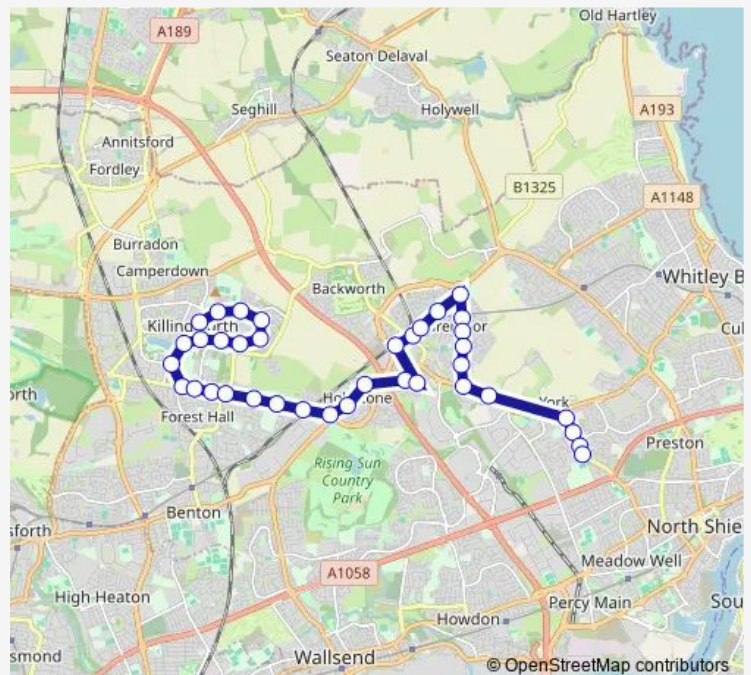

Great Lime Road-Glebe Road

Great Lime Road-West Lane

Clousden Hill

Clousden Hill

Great Lime Road-Beal Drive

Great Lime Road-Laurel Avenue

Great Lime Road - Palmersville Metro

Great Lime Road-Whitley Road

Whitley Road-Wesley Way

Whitley Road - Holystone Drive

Benton Road-Club

Route schedule

Killingworth Bus Station — St Thomas More Rc Academy

Monday 07:45

Tuesday 07:45

Wednesday 07:45

Thursday 07:45

Friday 07:45

Saturday —

Sunday —

Route info

Direction: Killingworth Bus Station

Stops: 37

Trip Duration: 0 hour 40 min

■ S680 — Killingworth - St Thomas More RC Academy

Benton Road - Turner Street

Northumberland Park Interchange

Earsdon Road-Station Road

Earsdon Road-Co-Operative Terrace

Earsdon Road-Middle School

Park Lane-Clara Avenue