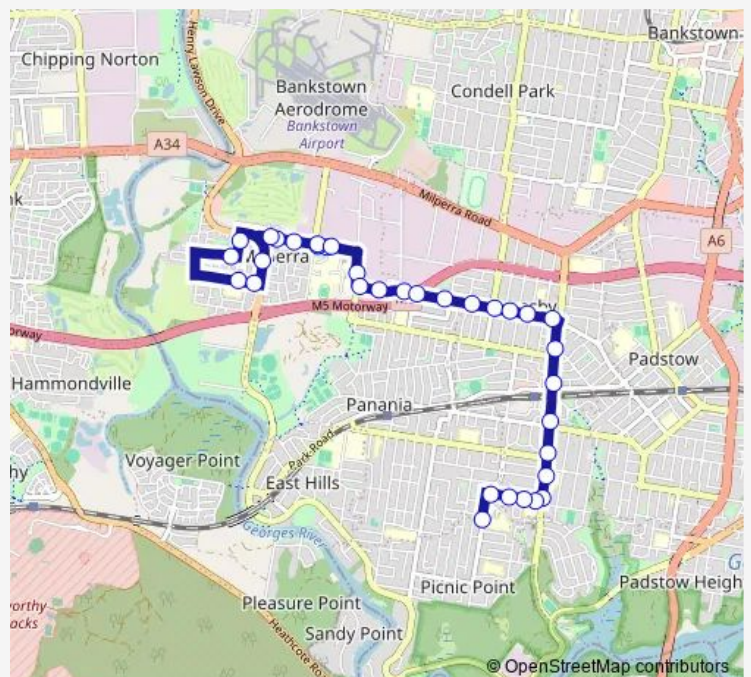

School Bus S729 UWS Milperra to Picnic Point Hs

[Go to website](#)

Direction

Western Sydney University, Bullecourt Av — Picnic Point High School, Kennedy St

34 stops

[Open route schedule](#)

- Western Sydney University, Bullecourt Av
- Bullecourt Av Before Ashford Av
- Bullecourt Av Before Dernancourt Pde
- Bullecourt Av Opp Keysor Pl
- Amiens Av After Henry Lawson Dr
- Newland Av Opp Newland Reserve Playground
- Pozieres Av Opp Milperra Public School
- Pozieres Av Before Henry Lawson Dr
- Henry Lawson Dr At Ganmain Cres
- Bullecourt Av At Keysor Pl
- Bullecourt Av After Ashford Av
- Bullecourt Av Opp Western Sydney University
- Horsley Rd Opp Mount St Joseph Catholic College
- Beaconsfield St At Horsley Rd
- 158 Beaconsfield St
- Beaconsfield St After Marigold St
- Beaconsfield St At South Western Mwy
- Beaconsfield St Opp Gowlland Pde
- Beaconsfield Shops, Beaconsfield St
- Beaconsfield St After Queen St
- Beaconsfield St After Ely St

Route schedule

Western Sydney University, Bullecourt Av — Picnic Point High School, Kennedy St

Monday	08:00
Tuesday	08:00
Wednesday	08:00
Thursday	08:00
Friday	08:00
Saturday	—
Sunday	—

Route info

Direction: Western Sydney University, Bullecourt Av

Stops: 34

Trip Duration: 0 hour 40 min

S729 — UWS Milperra to Picnic Point Hs

Beaconsfield St At Albert St

Revesby Public School, Beaconsfield St

The River Rd Opp Linton Av

The River Rd Opp Haydock Lane

The River Rd At Spence St

The River Rd Opp Tower St

Revesby South Public School, The River Rd

The River Rd Opp Ferndale Rd

De La Salle College, Ferndale Rd

Ferndale Rd At Clive St

Ferndale Rd At Kinross Pl

Ferndale Rd At Kennedy St

Picnic Point High School, Kennedy St