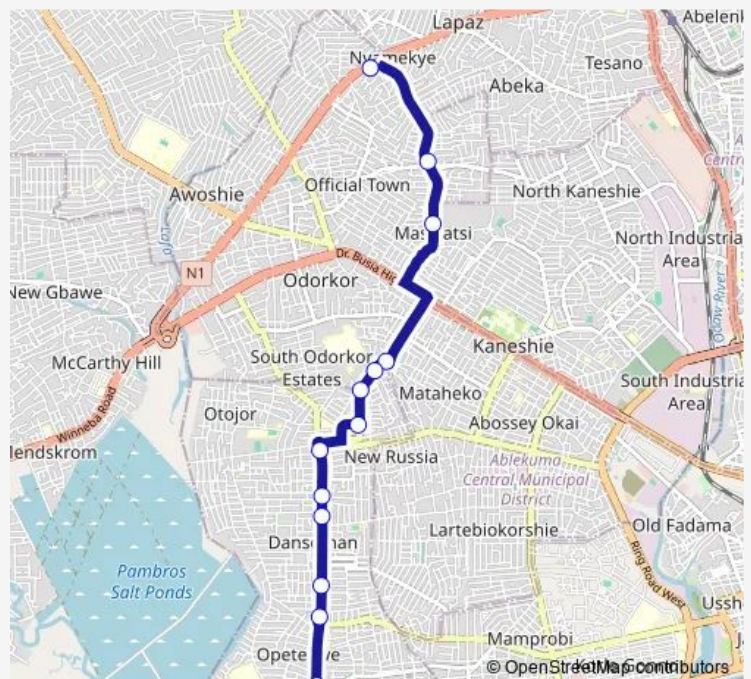

Thursday 09:20

Friday 09:20

Saturday 09:20

Sunday 09:20

Route info

Direction: Terminal Nyamekye

Stops: 13

Trip Duration: 0 hour 32 min

■ 240b — Nyamekye to Dansoman Laststop

240b Bus time schedules and route maps are available in an offline PDF at busmaps.com. Use the busmaps.com website to see live bus times, train schedule or subway schedule, and step-by-step directions for all public transit in Accra