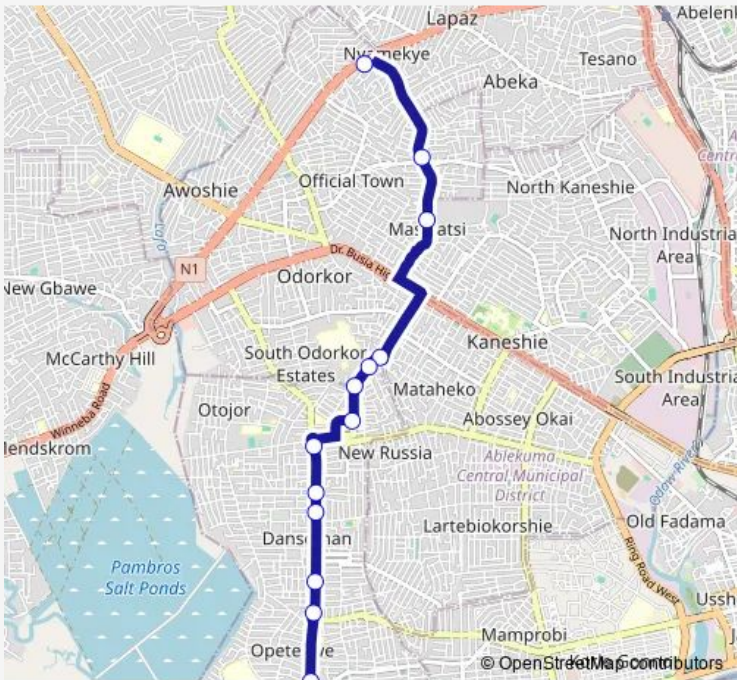

Bus 240B Nyamekye to Dansoman Laststop

[Go to website](#)

Direction
Terminal Nyamekye — Terminal Dansoman Laststop

13 stops

[Open route schedule](#)

- Terminal Nyamekye
- Darkuman Accra Station
- Masalachi 240
- Curve 240
- Grammer
- Photo
- First Stop 238
- Roundabout 240
- Beechem
- Sahara 2
- Market 1
- Exhibition
- Terminal Dansoman Laststop

Route schedule
Terminal Nyamekye — Terminal Dansoman Laststop

Monday	09:20
Tuesday	09:20
Wednesday	09:20
Thursday	09:20
Friday	09:20
Saturday	09:20
Sunday	09:20

Route info

Direction: Terminal Nyamekye

Stops: 13

Trip Duration: 0 hour 32 min

■ 240B — Nyamekye to Dansoman Laststop **BusMaps**

240B Bus time schedules and route maps are available in an offline PDF at busmaps.com. Use the busmaps.com website to see live bus times, train schedule or subway schedule, and step-by-step directions for all public transit in Accra