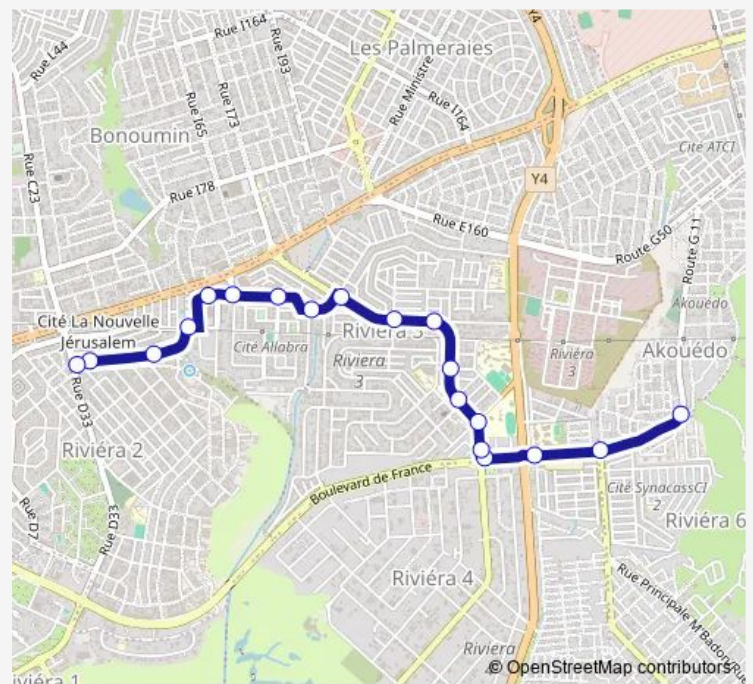

## Bus woro woro : Riviera 2 Station ↔ Akouédo

[Go to website](#)

Cité Allabra

Cap Nord

Sainte Famille

Carrefour Alpha

Elysée Viera

Au Lavage

Station Riviera 2

### Route schedule

Akouédo basket — Station Riviera 2

Monday	06:00
Tuesday	06:00
Wednesday	06:00
Thursday	06:00
Friday	06:00
Saturday	06:00
Sunday	06:00

### Route info

Direction: Akouédo basket

Stops: 19

Trip Duration: 0 hour 20 min

woro woro : Riviera 2 Station ↔ Akouédo