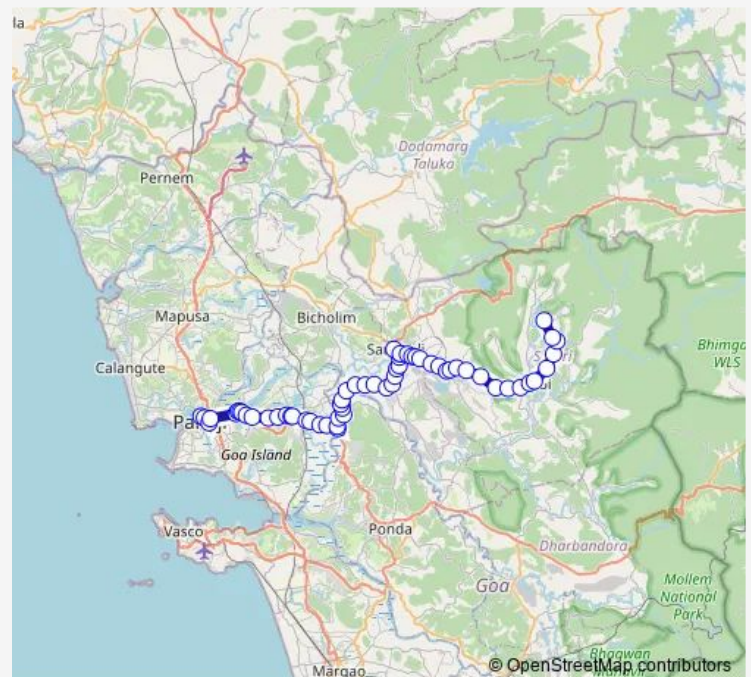

Thursday 18:00

Friday 18:00

Saturday 18:00

Sunday 18:00

Route info

Direction: Panaji Old Secretariat

Stops: 61

Trip Duration: 2 hour 45 min

Monday	14:15
Tuesday	14:15
Wednesday	14:15
Thursday	14:15
Friday	14:15
Saturday	14:15
Sunday	14:15

Route info

Direction: Naneli

Stops: 61

Trip Duration: 2 hour 0 min

Gavthan

Kudne

Nhaveli