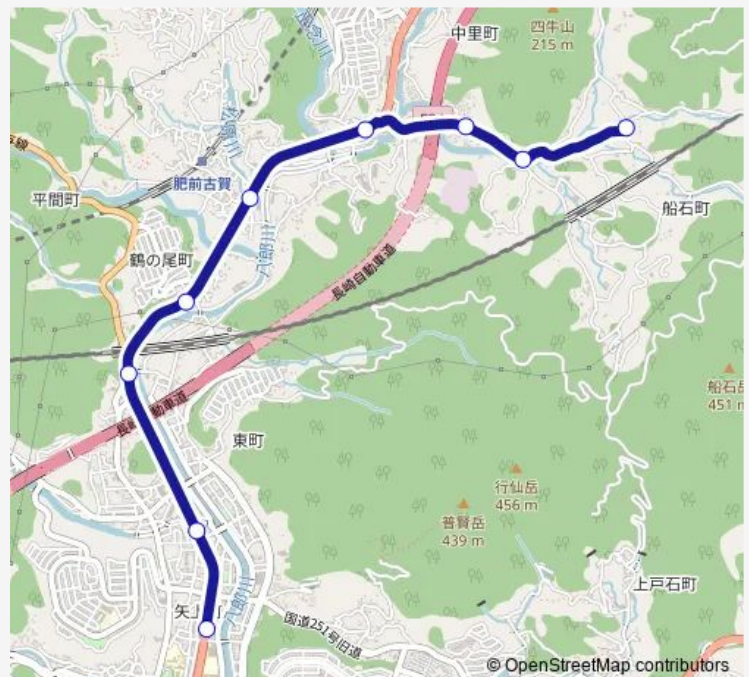

松原（長崎）上り

鶴の尾上り

観音入口上り

馬場（矢上）上り

矢上上り

### Route schedule

古賀木場上り — 矢上上り

Monday 07:02

Tuesday 07:02

Wednesday 07:02

Thursday 07:02

Friday 07:02

Saturday 07:02

### Route info

Direction: 古賀木場上り

Stops: 9

Trip Duration: 0 hour 13 min

■ 矢上

矢上 Bus time schedules and route maps are available in an offline PDF at [busmaps.com](https://busmaps.com). Use the [busmaps.com](https://busmaps.com) website to see live bus times, train schedule or subway schedule, and step-by-step directions for all public transit in Nagasaki