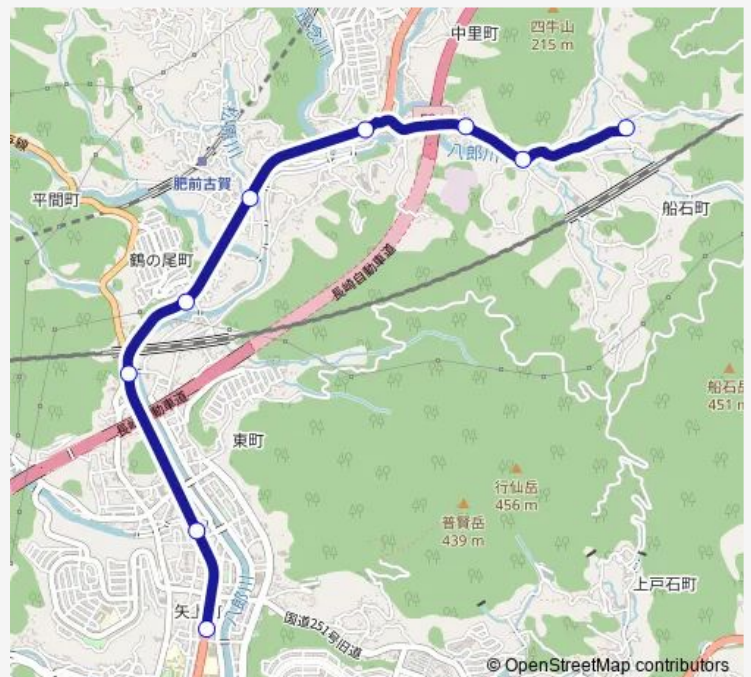

松原（長崎）上り

鶴の尾上り

観音入口上り

馬場（矢上）上り

矢上上り

### Route schedule

古賀木場上り — 矢上上り

Monday —

Tuesday —

Wednesday —

Thursday —

Friday —

Saturday 07:02

### Route info

Direction: 古賀木場上り

Stops: 9

Trip Duration: 0 hour 13 min

■ 矢上

BusMaps

矢上 Bus time schedules and route maps are available in an offline PDF at [busmaps.com](https://busmaps.com). Use the [busmaps.com](https://busmaps.com) website to see live bus times, train schedule or subway schedule, and step-by-step directions for all public transit in Nagasaki