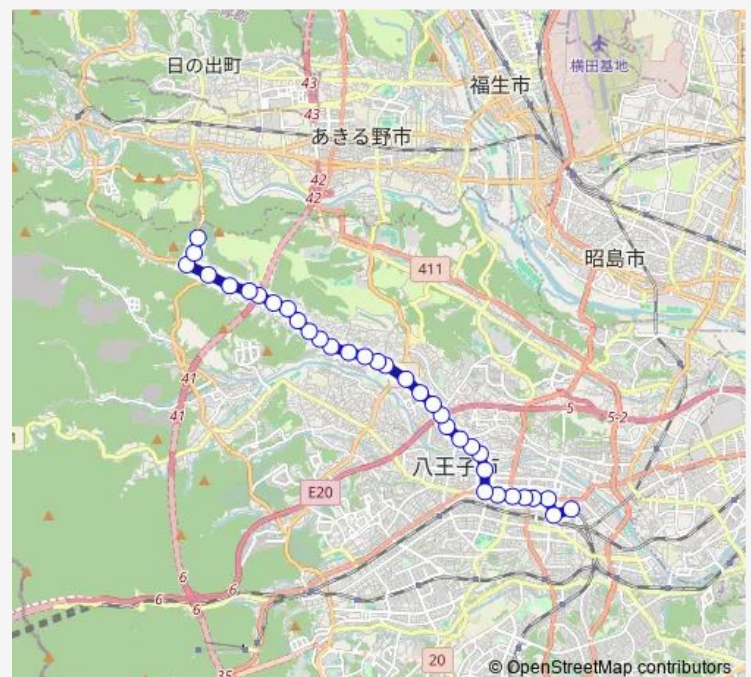

新川口

Route schedule

京王八王子駅 — 上川霊園

Monday	09:08-10:08
Tuesday	09:08-10:08
Wednesday	09:08-10:08
Thursday	09:08-10:08
Friday	09:08-10:08
Saturday	—
Sunday	—

Route info

Direction: 京王八王子駅

Stops: 34

Trip Duration: 0 hour 41 min