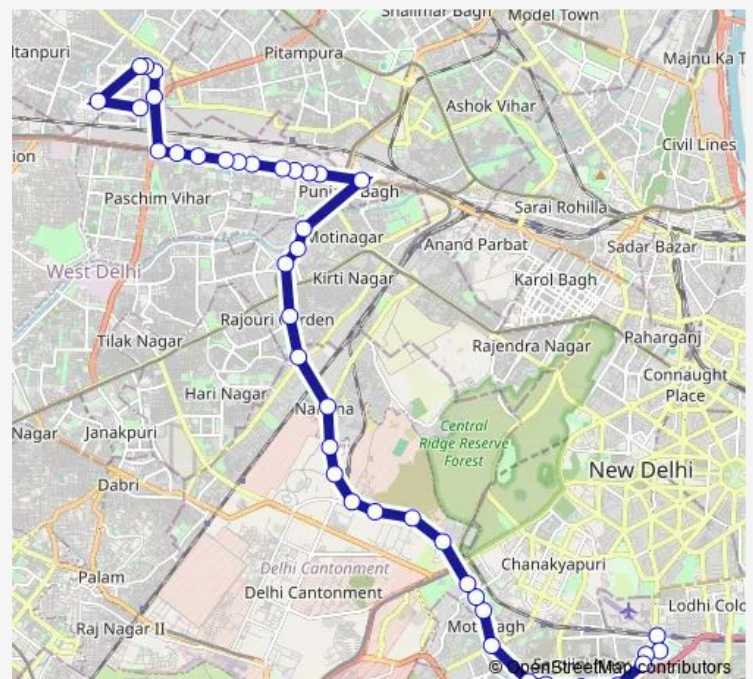

COD Ring Road

Naraina Village (Ring Road)

Naraina Vihar

Route schedule

Safdurjung Terminal — Q-Block Mangolpuri

Monday 07:48-21:00

Tuesday 07:48-21:00

Wednesday 07:48-21:00

Thursday 07:48-21:00

Friday 07:48-21:00

Saturday 07:48-21:00

Sunday 07:48-21:00

Route info

Direction: Safdurjung Terminal

Stops: 47

Trip Duration: 1 hour 46 min

■ 568up

BusMaps

Maya Puri Crossing (Ring Road)

Rajouri Garden Market

Raja Garden (Ring Road)

Rajdhani College Raja Garden

ESI Hospital

Punjabi Bagh Club

Saturday 06:45-22:25

Sunday 06:45-22:25

Route info

Direction: Safdurjung Terminal

Stops: 41

Trip Duration: 1 hour 49 min

Maharaja Agrasen Hospital

Shivaji Park