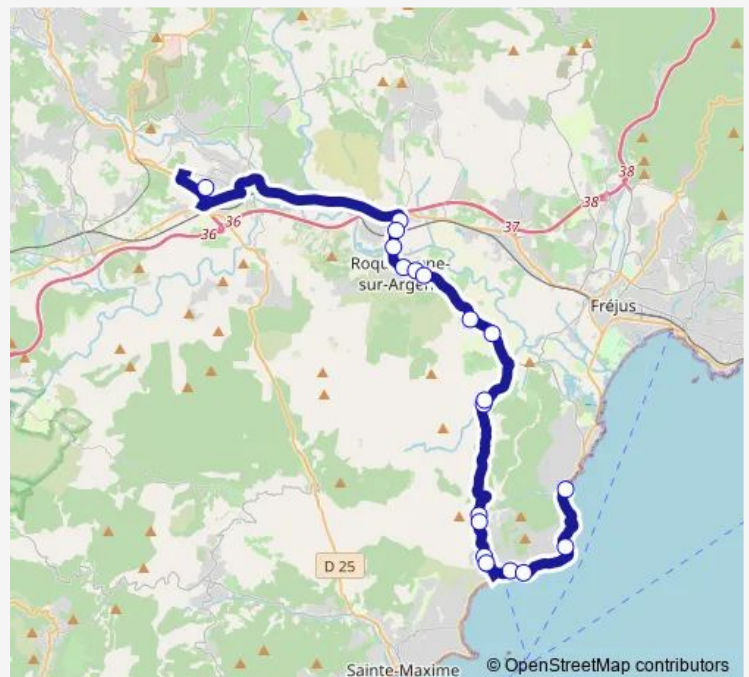

Only Roc

La Garonne

Cooperative

Village

Lac de l Arena

Saint Roch

Les Garillans Sud

Lycee Val d Argens

Route schedule

Les Mouettes — Lycee Val d Argens

Monday 06:50-08:25

Tuesday 06:50-07:50

Wednesday 06:50-07:50

Thursday 06:50-07:50

Friday 06:50-07:50

Saturday —

Sunday —

Route info

Direction: Les Mouettes

Stops: 20

Trip Duration: 0 hour 55 min

Direction

Lycee Val d Argens — Les Mouettes

19 stops

[Open route schedule](#)

Lycee Val d Argens

Les Garillans Sud

Saint Roch

Lac de l Arena

Village

Cooperative

La Garonne