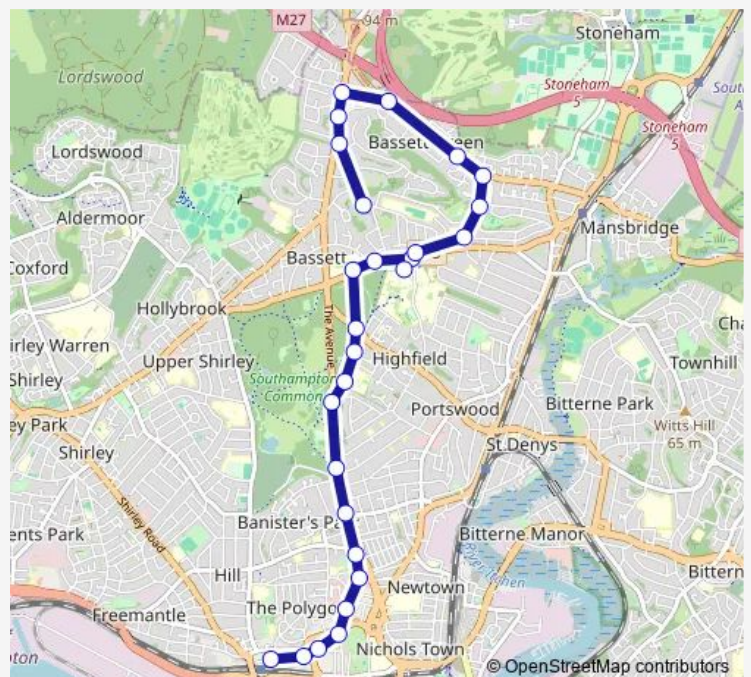

Elmsleigh Gardens

Hartley Grove

Chamberlain Halls

Cantell School

Route schedule

Central Station — Chamberlain Halls

Monday 00:07-23:47

Tuesday 00:07-23:47

Wednesday 00:07-23:47

Thursday 00:07-23:47

Friday 00:07-23:47

Saturday 00:07-23:47

Sunday 00:07-23:07

Route info

Direction: Central Station

Stops: 30

Trip Duration: 0 hour 38 min

■ U2B — Southampton Central Station - Mayflower Halls - University Interchange - Chamberlain Halls **BusMaps**

Daisy Road

Daisy Dip

Poppy Road

Green Wood Court

Westbrook Court

Saxholm Way

Bassett Wood Road

Glenwood Avenue

Chamberlain Halls

Direction

Central Station — Chamberlain Halls

27 stops

[Open route schedule](#)

Central Station