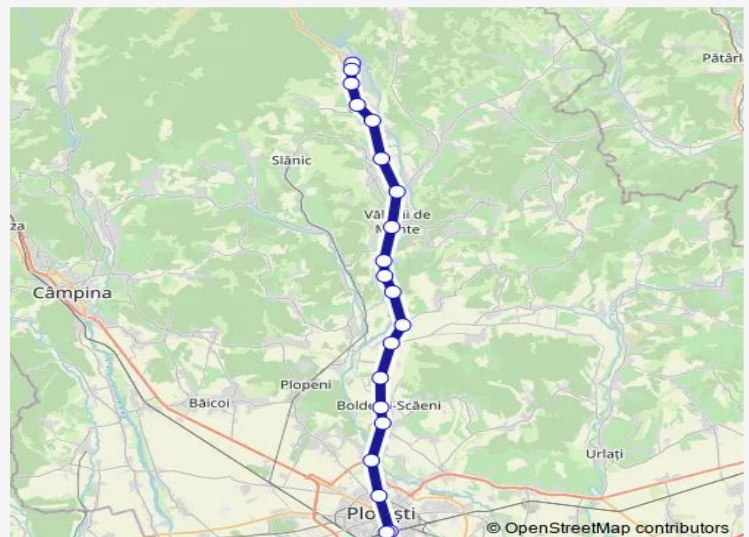

Măgurele Sud h.

Lipănești h.

Boldești h.

Scăieni h.

Blejoi

## Route schedule

Măneciu — Ploiești Sud

|           |             |
|-----------|-------------|
| Monday    | 03:56-17:46 |
| Tuesday   | 03:56-17:46 |
| Wednesday | 03:56-17:46 |
| Thursday  | 03:56-17:46 |
| Friday    | 03:56-17:46 |
| Saturday  | 03:56-17:46 |
| Sunday    | 03:56-16:19 |

## Route info

Direction: Măneciu

Stops: 20

Trip Duration: 1 hour 43 min

Ploiești Nord

Ploiesti Est Post 1

Ploiești Sud

R: Măneciu - Ploiești Sud Rail time schedules and route maps are available in an offline PDF at [busmaps.com](https://busmaps.com). Use the [busmaps.com](https://busmaps.com) website to see live bus times, train schedule or subway schedule, and step-by-step directions for all public transit in Ploiesti