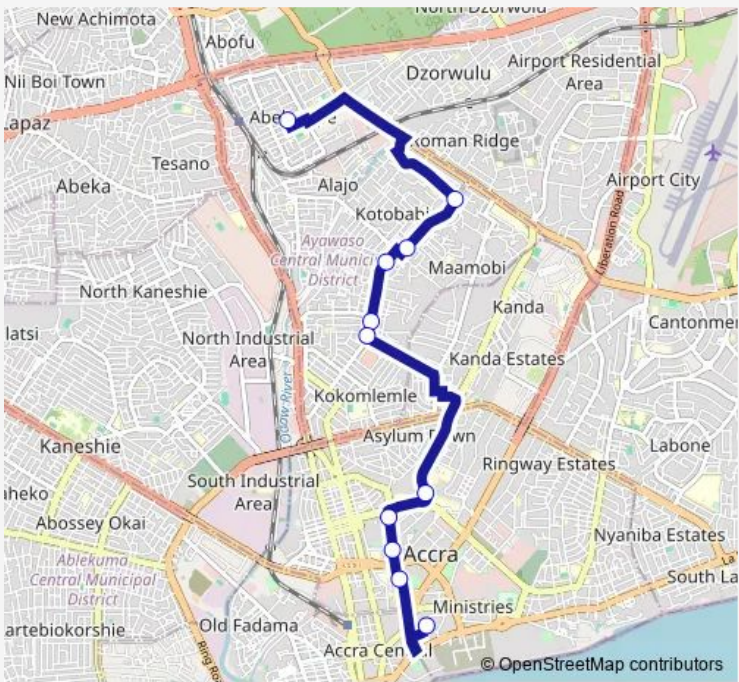

# Bus 061a Abelemkpe Station to Accra New Tema Station

[Go to website](#)

**Direction**  
 Terminal Abelemkpe Station — Terminal Accra New Tema Station

11 stops

[Open route schedule](#)

- Terminal Abelemkpe Station
- Pig Farm Down
- Police Station 400
- New Town 37 Station
- Lapaz Station Newtown
- Nima Junction
- Ridge 311
- Cathederal
- Tigo 331
- Polytechnic
- Terminal Accra New Tema Station

Route schedule

Terminal Abelemkpe Station — Terminal Accra New Tema Station

Monday	11:09
Tuesday	11:09
Wednesday	11:09
Thursday	11:09
Friday	11:09
Saturday	11:09
Sunday	11:09

**Route info**

Direction: Terminal Abelemkpe Station

Stops: 11

Trip Duration: 1 hour 3 min

061a — Abelemkpe Station to Accra New Tema Station **BusMaps**

061a Bus time schedules and route maps are available in an offline PDF at [busmaps.com](https://busmaps.com). Use the [busmaps.com](https://busmaps.com) website to see live bus times, train schedule or subway schedule, and step-by-step directions for all public transit in Accra