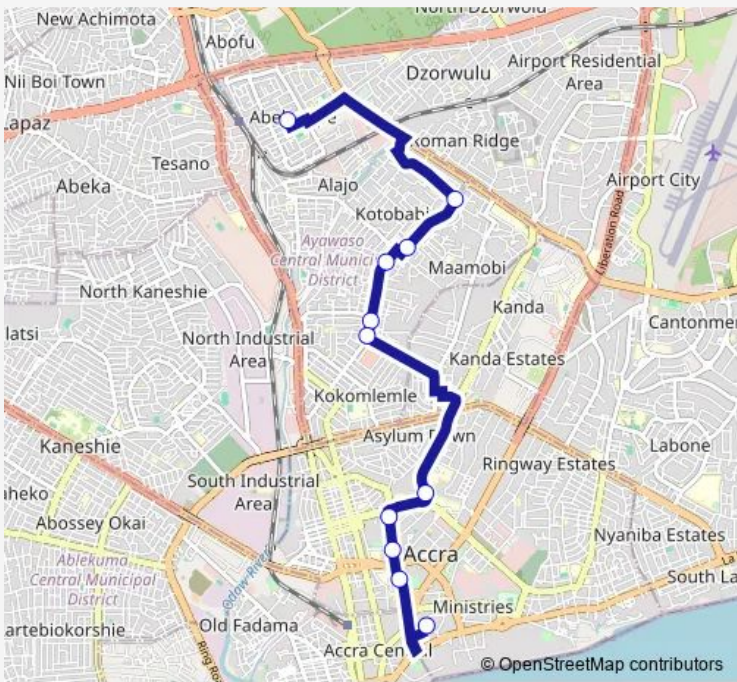

Bus 061A Abelemkpe Station to Accra New Tema Station

[Go to website](#)

Direction
Terminal Abelemkpe Station — Terminal Accra New Tema Station

11 stops

[Open route schedule](#)

- Terminal Abelemkpe Station
- Pig Farm Down
- Police Station 400
- New Town 37 Station
- Mallam Atta
- Nima Junction
- Ridge 311
- Museum
- Tigo 331
- Accra Poly
- Terminal Accra New Tema Station

Route schedule

Terminal Abelemkpe Station — Terminal Accra New Tema Station

Monday	11:09
Tuesday	11:09
Wednesday	11:09
Thursday	11:09
Friday	11:09
Saturday	11:09
Sunday	11:09

Route info

Direction: Terminal Abelemkpe Station

Stops: 11

Trip Duration: 1 hour 3 min

061A — Abelemkpe Station to Accra New Tema Station **BusMaps**

061A Bus time schedules and route maps are available in an offline PDF at busmaps.com. Use the busmaps.com website to see live bus times, train schedule or subway schedule, and step-by-step directions for all public transit in Accra