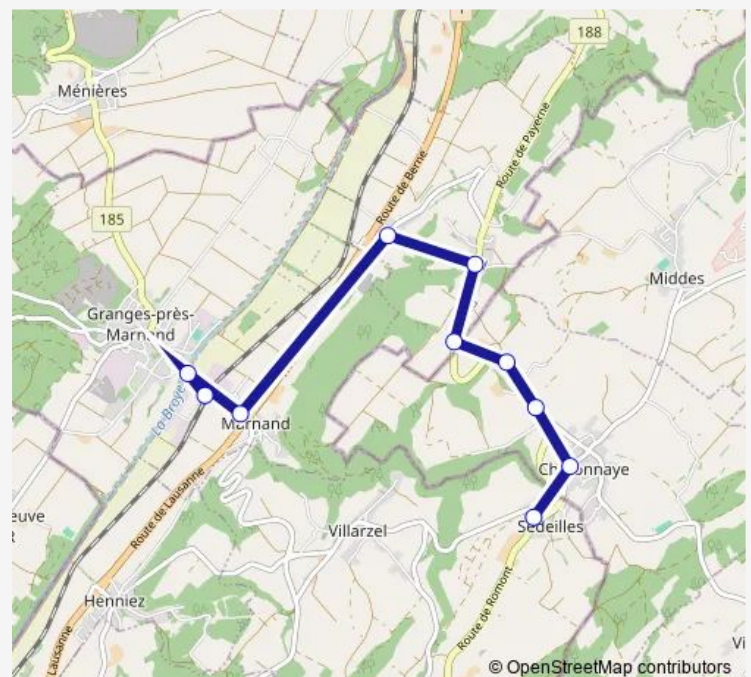

Direction

Granges-près-Marnand, gare — Sédeilles, village

9 stops

[Open route schedule](#)

Granges-près-Marnand, gare

Marnand, village

Granges-sous-Trey, village

Trey, village

Trey, Les Folosses

Châtonnaye, Les Beauregard

Châtonnaye, Champ-des-Forches

Châtonnaye, poste

Sédeilles, village

Route schedule

Granges-près-Marnand, gare — Sédeilles, village

Monday 07:29-08:29

Tuesday 07:29-08:29

Wednesday 07:29-08:29

Thursday 07:29-08:29

Friday 07:29-08:29

Saturday —

Sunday —

Route info

Direction: Granges-près-Marnand, gare

Stops: 9

Trip Duration: 0 hour 14 min

Direction

Sédeilles, village — Granges-près-Marnand, gare

10 stops

[Open route schedule](#)

Sédeilles, village

Châtonnaye, poste