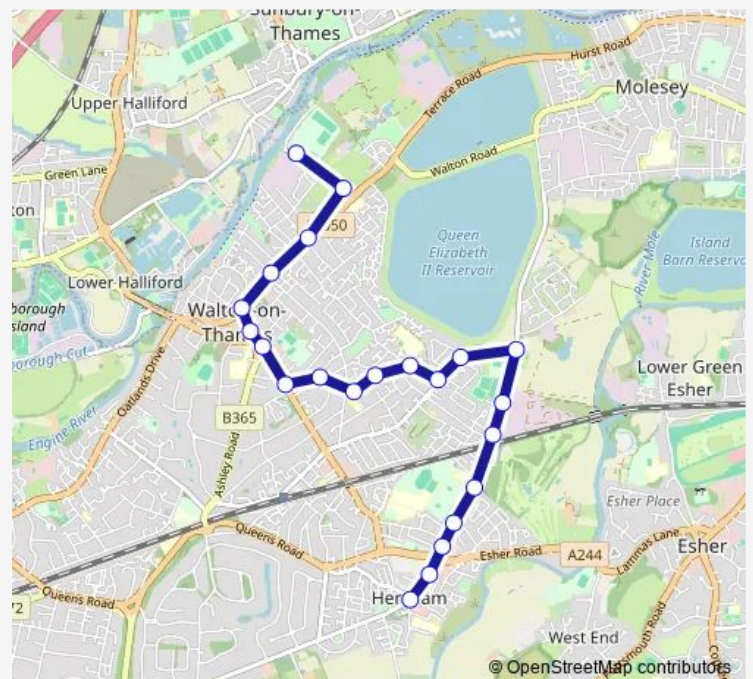

Rodney Green

The Furrows

Ambleside Avenue

Holly Avenue

Rydens Road

Esher Rugby Club

Hersham Railway Station

Arch Road

Thursday 09:18-17:45

Friday 09:18-17:45

Saturday 09:18-17:45

Sunday —

Route info

Direction: Xcel Leisure Centre

Stops: 22

Trip Duration: 0 hour 24 min

■ 564 — Whiteley Village - Walton on Thames

Direction

The Green — Xcel Leisure Centre

25 stops

[Open route schedule](#)

The Green

Thrupps Lane

Library

Claremont Avenue

Arch Road

Hersham Railway Station

Esher Rugby Club

Rydens Road

Holly Avenue

Ambleside Avenue

The Furrows