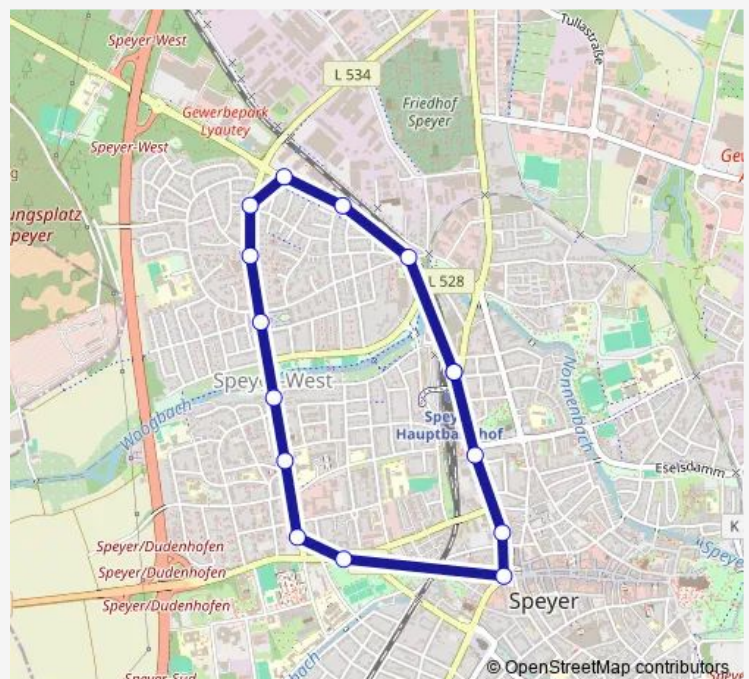

Speyer, Postgraben

Speyer, Hirschgraben

Speyer, Hbf/Zob

### Route schedule

Speyer, Hbf/Zob — Speyer, Hbf/Zob

Monday	05:35-00:05 <sup>+1</sup>
Tuesday	05:35-00:05 <sup>+1</sup>
Wednesday	05:35-00:05 <sup>+1</sup>
Thursday	05:35-00:05 <sup>+1</sup>
Friday	05:35-00:05 <sup>+1</sup>
Saturday	06:35-00:05 <sup>+1</sup>
Sunday	09:05-20:05

### Route info

Direction: Speyer, Hbf/Zob

Stops: 15

Trip Duration: 0 hour 23 min

564

BusMaps

**Direction**

Speyer, Hbf/Zob — Speyer, Hbf/Zob

15 stops

[Open route schedule](#)

Speyer, Hbf/Zob

Speyer, Hirschgraben

Speyer, Postgraben

Speyer, Postplatz

Speyer, Dudenhofer Straße

Speyer, Theodor-Heuss-Straße