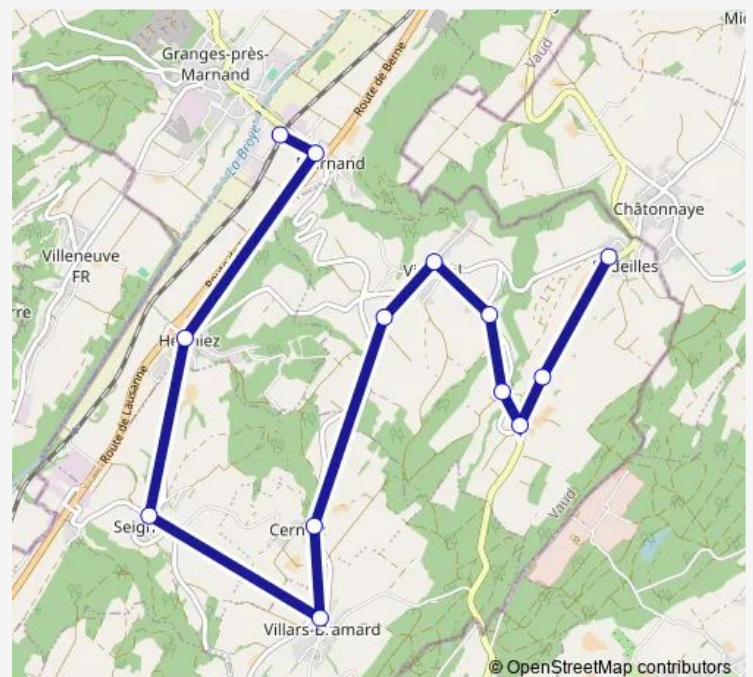

### Direction

Granges-près-Marnand, gare — Sédeilles, village

9 stops

[Open route schedule](#)

Granges-près-Marnand, gare

Marnand, village

Granges-sous-Trey, village

Trey, village

### Route schedule

Granges-près-Marnand, gare — Sédeilles, village

Monday 06:29-08:29

Tuesday 06:29-08:29

Wednesday 06:29-08:29

Thursday 06:29-08:29

Friday —

Saturday —

### Route info

Direction: Granges-près-Marnand, gare

Stops: 9

Trip Duration: 0 hour 14 min

■ 564

## Direction

Granges-près-Marnand, gare — Sédeilles, village

13 stops

[Open route schedule](#)

Granges-près-Marnand, gare

Marnand, village

Henniez, village

Seigneux, village