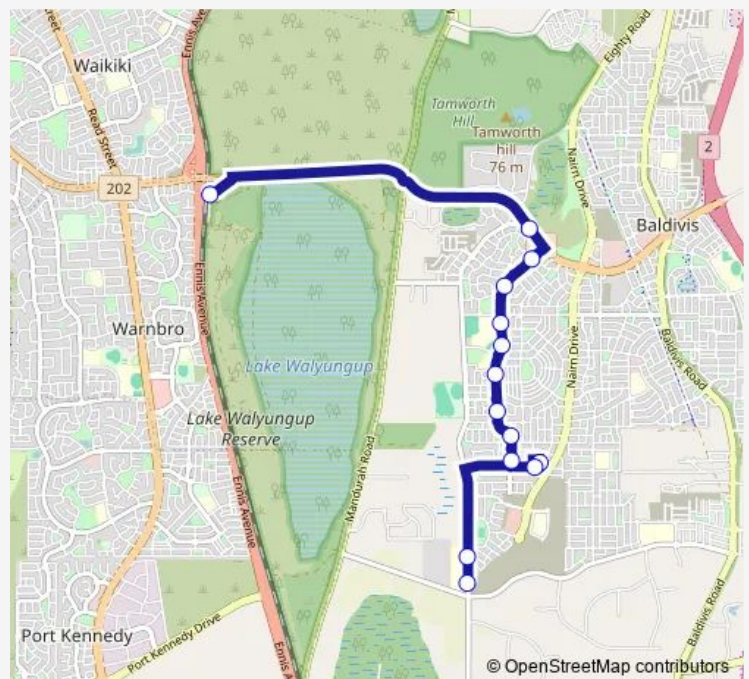

### Route schedule

Warnbro Stn Stand 1 — Eighty Rd Mother Teresa Catholic College Stand 1

Monday 07:55-21:34

Tuesday 07:55-21:34

Wednesday 07:55-21:34

Thursday 07:55-21:34

Friday 07:55-21:34

Saturday 07:35-18:35

### Route info

Direction: Warnbro Stn Stand 1

Stops: 14

Trip Duration: 0 hour 23 min

**Direction**

Warnbro Stn Stand 1 — Wattlebird Wy Before Ridge Bvd

13 stops

[Open route schedule](#)