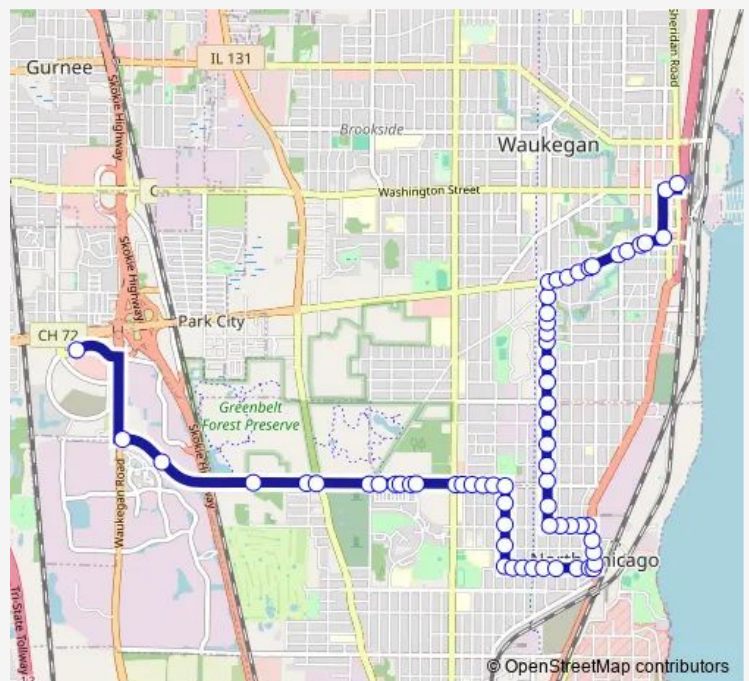

Audrey Nixon Blvd (14th St) & Wallace

Audrey Nixon Blvd (14th St) & Renken Ave

Audrey Nixon Blvd (14th St) & Lewis Ave

Audrey Nixon Blvd (14th St) & Kemble Ave

Audrey Nixon Blvd (14th St) & Kristan Ave/Elmwood

Audrey Nixon Blvd (14th St) & Hervey Ave

Audrey Nixon Blvd (14th St) & Washington Prk/Grove

Audrey Nixon Blvd (14th St) & Seymour Ave

Seymour/15th

Seymour/16th

Seymour/17th

Route schedule

Walmart (170 Northpoint Blvd) — Sheridan Rd & Washington St

Monday	05:56-18:47
Tuesday	05:56-18:47
Wednesday	05:56-18:47
Thursday	05:56-18:47
Friday	05:56-18:47
Saturday	08:32-17:32
Sunday	—

Route info

Direction: Walmart (170 Northpoint Blvd)

Stops: 64

Trip Duration: 0 hour 25 min

Sunday —

Route info

Direction: Sheridan Rd & Washington St

Stops: 65

Trip Duration: 0 hour 27 min

Jackson/15th

Jackson/16th

16th/Victoria