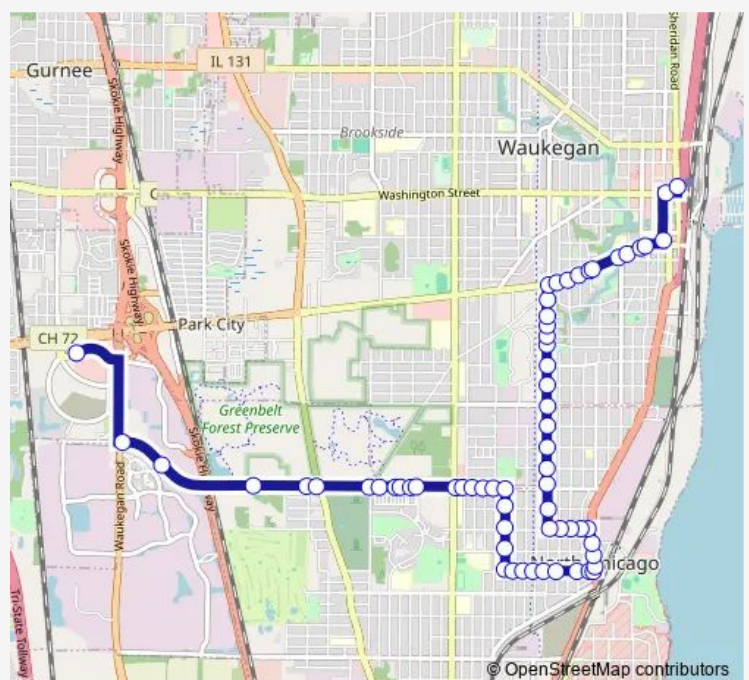

Audrey Nixon Blvd (14th St) & Hervey Ave

Audrey Nixon Blvd (14th St) & Washington Prk/Grove

Audrey Nixon Blvd (14th St) & Seymour Ave

Seymour/15th

Seymour/16th

Seymour/17th

Route schedule

Walmart (170 Northpoint Blvd) — Sheridan Rd & Washington St

Monday 05:56-18:47

Tuesday 05:56-18:47

Wednesday 05:56-18:47

Thursday 05:56-18:47

Friday 05:56-18:47

Saturday 08:32-17:32

Sunday —

Route info

Direction: Walmart (170 Northpoint Blvd)

Stops: 64

Trip Duration: 0 hour 25 min

564 — Jackson / 14th

Seymour/18th

18th/Elizabeth

18th/Greenfield

18th/Glenn

Thursday 07:02-18:17

Friday 07:02-18:17

Saturday 09:02-18:02

Sunday —

Route info

Direction: Sheridan Rd & Washington St

Stops: 67

Trip Duration: 0 hour 27 min